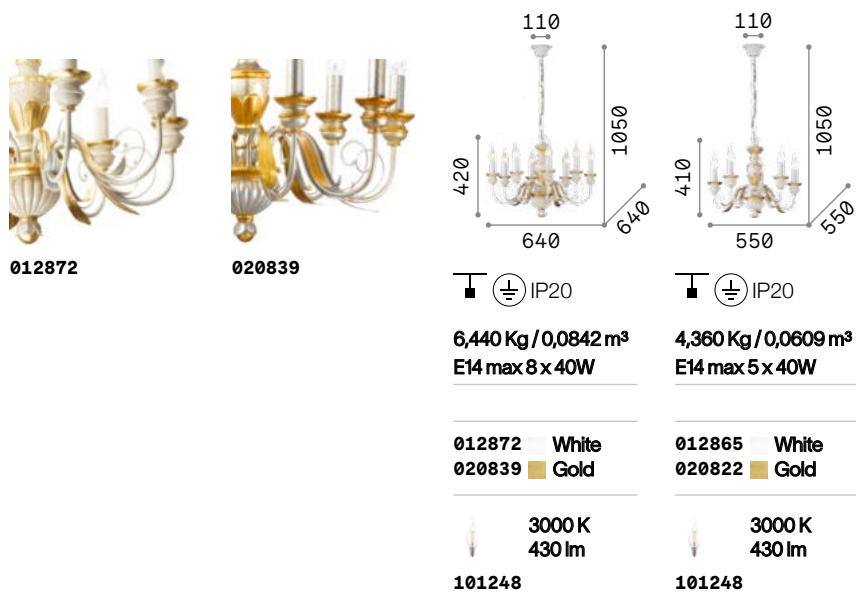

## Firenze

Resin body with hand modelled metal arms. Hand decorated with gold-leaf and antiqued effect.

## Justine

Metal ceiling rose and frame with casted arms. White matt varnish finish. Velvet chain cover.