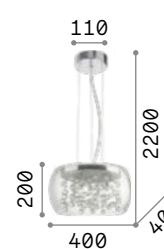

9,560 Kg / 0,1289 m³
G9 max 8 x 40W

5,890 Kg / 0,0876 m³
G9 max 5 x 40W

031750 Clear
197654 Smoky Grey

031743 Clear
197661 Smoky Grey

3000 K
510 lm

305486

3000 K
510 lm

305486