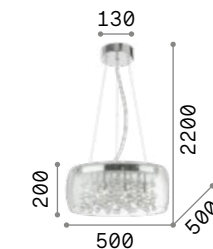

Audi-10

Chrome metal frame. Clear or smoky grey blown glass diffuser. Steel wires adjustable in length with automatic blocking mechanisms.

LED Bulbs LED E27 8W Globo D95 3000 K included. Cod. **101330/101323**

016863

103983

5,520 Kg / 0,1044 m³
E27 max 5 x 60W

016863 Clear
103983 Smoky Grey

3000 K
950 lm

101330

Audi-80

Chrome metal frame. Decorative elements composed of glass balls suspended on metal wires. Blown clear or smoked glass diffuser. Steel wires adjustable in length with an automatic device.

LED Bulbs LED G9 4W 3000 K included. Cod. **209043**

031743

197661

9,560 Kg / 0,1289 m³
G9 max 8 x 40W

5,890 Kg / 0,0876 m³
G9 max 5 x 40W

031750 Clear
197654 Smoky Grey

031743 Clear
197661 Smoky Grey

3000 K
510 lm