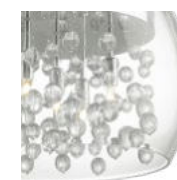

Audi-10

Chrome metal frame. Clear or smoky grey blown glass diffuser. Steel wires adjustable in length with automatic blocking mechanisms.

LED Bulbs LED E27 8W Globo D95 3000 K included. Cod. **101330/101323**

016863

103983

5,520 Kg / 0,1044 m³
E27 max 5 x 60W

016863 Clear
103983 Smoky Grey

3000 K
950 lm

101330

Audi-80

Chrome metal frame. Decorative elements composed of glass balls suspended on metal wires. Blown clear or smoked glass diffuser. Steel wires adjustable in length with an automatic device.

LED Bulbs LED G9 4W 3000 K included. Cod. **209043**

031743

197661

9,560 Kg / 0,1289 m³
G9 max 8 x 40W

5,890 Kg / 0,0876 m³
G9 max 5 x 40W

031750 Clear
197654 Smoky Grey

031743 Clear
197661 Smoky Grey

3000 K
510 lm