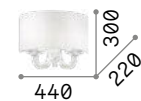

Opera

Chrome frame. PVC foil shade covered with metallic filaments. Cut crystal pendants.

LED LED source 3000 K, 15.000 h life.

ON OFF Lamp with integrated switch.

IP20

1,550 Kg / 0,0220 m³
E14 max 1x 40W +
LED 1,5W / 55 Lm

068268 White

3000 K
420 Lm

101217

Pegaso

Chromed or satin brass metal frame. Cut crystal main body, candle cups and pendants. Organza fabric shades.

IP20

1,600 Kg / 0,0302 m³
E14 max 2 x 28W

059211 White
197708 Brass

3000 K
370 lm

101231

Swan

Chrome metal frame. Hand-shaped blown glass body. Cut crystal decorative elements. Pleated organza shade.

IP20

2,470 Kg / 0,0517 m³
E14 max 2 x 40W

035864 White

3000 K
420 Lm