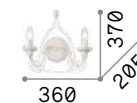

Opera

Chrome frame. PVC foil shade covered with metallic filaments. Cut crystal pendants.

LED LED source 3000 K, 15.000 h life.

ON OFF Lamp with integrated switch.

IP20

1,550 Kg / 0,0220 m³
E14 max 1x 40W +
LED 1,5W / 55 Lm

3000 K
370 lm

101231

Swan

Chrome metal frame. Hand-shaped blown glass body. Cut crystal decorative elements. Pleated organza shade.

IP20

2,470 Kg / 0,0517 m³
E14 max 2 x 40W

035864 White

3000 K
420 Lm

101217

Corte

Totally handcrafted metal frame. Hand painted finish with antiqued effect. Available versions: white or rusty effect.

IP20

1,060 Kg / 0,0329 m³
E14 max 2 x 40W

028460 White
057200 Rust

3000 K
470 lm