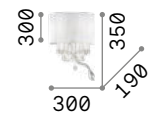

Opera

Chrome frame. PVC foil shade covered with metallic filaments. Cut crystal pendants.

LED LED source 3000 K, 15.000 h life.

ON OFF Lamp with integrated switch.

IP20

1,550 Kg / 0,0220 m³
E14 max 1x 40W +
LED 1,5W / 55 Lm

068268 White

3000 K
420 Lm

101217

Pegaso

Chromed or satin brass metal frame. Cut crystal main body, candle cups and pendants. Organza fabric shades.

IP20

1,600 Kg / 0,0302 m³
E14 max 2 x 28W

059211 White
197708 Brass

3000 K
370 lm

101231

Swan

Chrome metal frame. Hand-shaped blown glass body. Cut crystal decorative elements. Pleated organza shade.

IP20

2,470 Kg / 0,0517 m³
E14 max 2 x 40W

035864 White

3000 K
420 Lm