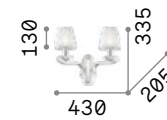

Opera

Chrome frame. PVC foil shade covered with metallic filaments. Cut crystal pendants.

LED LED source 3000 K, 15.000 h life.

ON OFF Lamp with integrated switch.

IP20

1,550 Kg / 0,0220 m³
E14 max 1x 40W +
LED 1,5W / 55 Lm

068268 White

3000 K
420 Lm

101217

Pegaso

Chromed or satin brass metal frame. Cut crystal main body, candle cups and pendants. Organza fabric shades.

IP20

1,600 Kg / 0,0302 m³
E14 max 2 x 28W

059211 White
197708 Brass

3000 K
370 lm

101231

Swan

Chrome metal frame. Hand-shaped blown glass body. Cut crystal decorative elements. Pleated organza shade.

IP20

2,470 Kg / 0,0517 m³
E14 max 2 x 40W

035864 White

3000 K
420 Lm