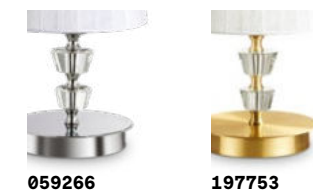

Queen

Gilded metal frame with cut crystal base and decorative elements. PVC foil shade covered with quilted decoration and gold glitters.

ON
OFF Lamp with integrated switch.

		
310 200 675	220 150 465	180 130 365
■ □ IP20	■ □ IP20	■ □ IP20
2,300 Kg / 0,0886 m³ E27 max 1x60W	1,360 Kg / 0,0460 m³ E27 max 1x60W	0,900 Kg / 0,0137 m³ E27 max 1x60W
077758 ■ Gold	077741 ■ Gold	077734 ■ Gold
 3000 K 910 lm	 3000 K 910 lm	 3000 K 910 lm
119571	119571	119571

P. 566

Le Roy

Chrome metal frame and base with cut crystal decorative elements. PVC foil shade covered with fabric with quilted decoration and silver brilliants.

ON
OFF Lamp with integrated switch.

		
310 200 675	220 150 465	180 130 365
■ □ IP20	■ □ IP20	■ □ IP20
2,300 Kg / 0,0919 m³ E27 max 1x60W	1,360 Kg / 0,0456 m³ E27 max 1x60W	0,900 Kg / 0,0234 m³ E27 max 1x60W
073408 ■ Chrome	073422 ■ Chrome	073439 ■ Chrome
 3000 K 910 lm	 3000 K 910 lm	 3000 K 910 lm
119571	119571	119571

Pegaso

Chromed or satin brass metal frame. Cut crystal main body, candle cups and pendants. Organza fabric shades.

ON
OFF Lamp with integrated switch.

059266

197753

	
230 180 550	150 150 300
■ □ IP20	■ □ IP20
2,000 Kg / 0,0705 m³ E27 max 1x60W	1,450 Kg / 0,0117 m³ E14 max 1x28W
059259 ■ White	059266 ■ White 197753 ■ Brass
 3000 K 900 lm	 3000 K 420 lm
123899	101217