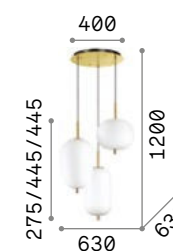

Origami

Matt varnished metal frame. White acid-etched blown glass diffusers with folds reliefs.

IP20

3,740 Kg / 0,0642 m³
E27 max.3 x 60W

198095 White

3000 K
900 lm

123899

Umile

Metal ceiling rose and decorative elements with satin gold finish. White acid-etched blown glass diffusers. Integrated LED.

LED LED source 3000 K, 20.000 h life.

IP20

8,600 Kg / 0,2150 m³
LED 60,2W / 5300 lm