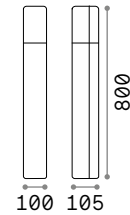

Pulsar

Cast aluminum body with powder coating available in different colors: anthracite, coffee or grey. White polycarbonate diffuser.

IP44

1,900 Kg / 0,0120 m³
E27 max 1x 42W

135922 ■ Grey
135908 ■ Anthracit.
246888 ■ Coffee

4000 K
600 lm

151960

Atena

High performance resin body and diffuser: resistant to corrosion, colors stabilized during U.V. rays treatment, resistant to temperatures between -60° C and +90° C.

LED Bulbs LED E27 8W Goccia included.
Settable CCT: 2700 K, 4000 K, 6500 K.

IP55

1,070 Kg / 0,0220 m³
E27 max 1x 23W

198644 ■ White
198637 ■ Grey
198620 ■ Black

4000 K
1000 lm

151991

IP44

1,410 Kg / 0,0137 m³
GU10 max 1x 15W

106175 ■ Anthracit.

4000 K
430 lm

253497

IP44

1,070 Kg / 0,0103 m³
GU10 max 1x 15W

106182 ■ Anthracit.

4000 K
430 lm

253497