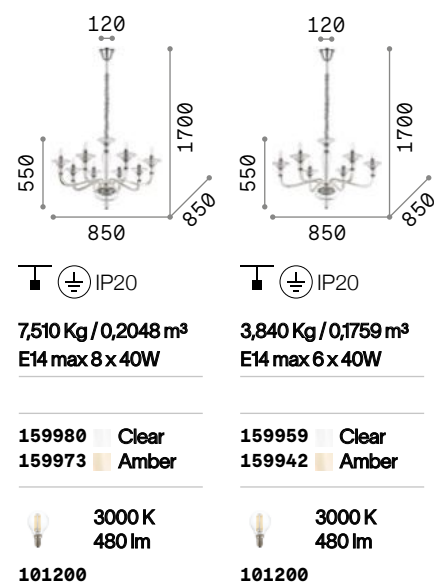

## Danieli

Chrome or gold metal frame.  
Amber or transparent blown glass decorative elements. Velvet chain cover.