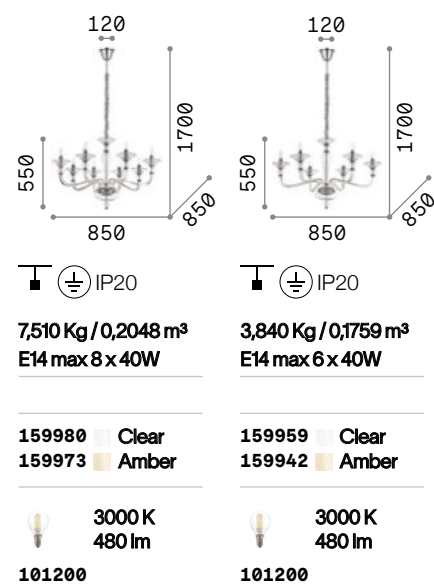

Danieli

Chrome or gold metal frame.
Amber or transparent blown glass decorative elements. Velvet chain cover.

Brigitta

Handcrafted clear or amber blown glass chandelier with metal body and velvet chain cover.