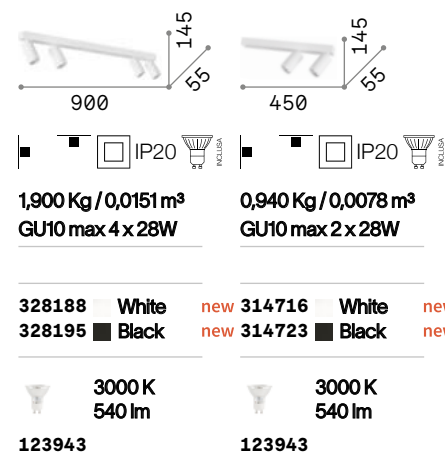

Profilo new

Base with recessed fastening and adjustable powder coated metal diffuser. Finishes: white, black.

LED Bulbs LED GU10 7W 3000 K included.
Cod. **123943**

314716

314723

Glim

Total powder painted metal frame available in white or black color. Adjustable diffuser with replaceable bulb.

LED Bulbs LED GU10 10W 3000 K included.
Cod. **189031**

200194

200231

P. 705