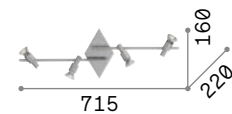

# Alfa

Metal structure with satin white or satin nickel. Reflecting body is adjustable by rotation of the stem and inclination of the turning point.

**LED** Bulbs LED GU10 7W 3000 K included.  
Cod. **123943**

IP20

1,140 Kg / 0,0196 m<sup>3</sup>  
GU10 max 6 x 50W

122748 White  
006338 Nickel

3000 K  
540 lm

123943

1,070 Kg / 0,0158 m<sup>3</sup>  
GU10 max 4 x 50W

122731 White  
006321 Nickel

3000 K  
540 lm

# Slem

Metal structure with white, chrome or satin nickel. Adjustable body: rotational and axially movable stem valve.

**LED** Bulbs LED GU10 7W 3000 K included.  
Cod. **123943**

IP20

1,070 Kg / 0,0152 m<sup>3</sup>  
GU10 max 4 x 50W