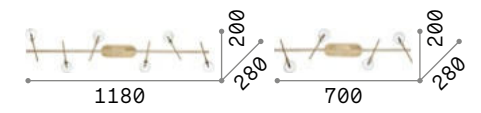

IP20

1,280 Kg / 0,0242 m³
G4 max 6 x 2W

200361 Brass

3000 K
200 lm

222257

IP20

0,960 Kg / 0,0142 m³
G4 max 4 x 2W

200354 Brass

3000 K
200 lm

222257