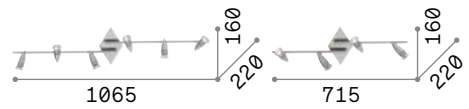

# Alfa

Metal structure with satin white or satin nickel. Reflecting body is adjustable by rotation of the stem and inclination of the turning point.

**LED** Bulbs LED GU10 7W 3000 K included.  
Cod. **123943**

IP20

1,140 Kg / 0,0196 m<sup>3</sup>  
GU10 max 6 x 50W

122748 White  
006338 Nickel

3000 K  
540 lm

123943

1,070 Kg / 0,0158 m<sup>3</sup>  
GU10 max 4 x 50W

122731 White  
006321 Nickel

3000 K  
540 lm

# Slem

Metal structure with white, chrome or satin nickel. Adjustable body: rotational and axially movable stem valve.

**LED** Bulbs LED GU10 7W 3000 K included.  
Cod. **123943**

IP20

1,070 Kg / 0,0152 m<sup>3</sup>  
GU10 max 4 x 50W