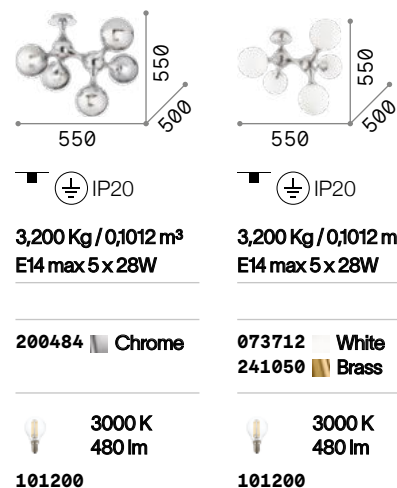

073712 241050 200484

149622 133393

Nodi

Chrome or satin brass metal frame. White acid-etched blown or transparent or chrome glass diffusers.

Nodino

Metal frame with chrome or matt white paint finish. White acid-etched blown glass diffuser.

LED Bulbs LED G9 4W 3000 K included.
Cod. 209043