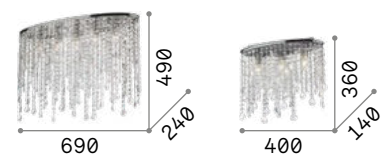

Royal

Chrome metal circular frame and bulb socket. Squared, rectangular and octagonal cut crystal pendants and final drops.

LED Bulbs LED G9 4W 3000 K included.
Cod. **209043**

IP20

5,900 Kg / 0,0881 m³
G9 max 12 x 40W

053004 Chrome

3000 K
510 lm
305486

IP20

2,840 Kg / 0,0379 m³
G9 max 8 x 40W

052991 Chrome

3000 K
510 lm
305486

Rain

Chrome metal frame. Pendants composed of multi-shaped cut crystal beads and final drops.

IP20

3,820 Kg / 0,0225 m³
E14 max 5 x 40W

008455 Chrome

3000 K
470 lm
101224

IP20

1,800 Kg / 0,0094 m³
E14 max 3 x 40W

008370 Chrome

3000 K
470 lm
101224

IP20

9,780 Kg / 0,0984 m³
G9 max 7 x 15W

241296 Gold

3000 K
510 lm
305486

Dubai

Metal frame with chrome or brass finish. Decorative elements composed of transparent cut crystals pearls, octagons and prisms.