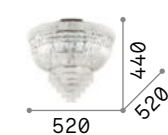

053004 Chrome

3000 K
510 lm
305486

IP20

2,840 Kg / 0,0379 m³
G9 max 8 x 40W

052991 Chrome

3000 K
510 lm
305486

Rain

Chrome metal frame. Pendants composed of multi-shaped cut crystal beads and final drops.

P. 202

Magnolia

Metal frame with gold finish. Clear cut crystals decorative elements. The upper part is composed alternatively of clear and smoky elements.

LED Bulbs LED G9 4W 3000 K included.
Cod. **209043**

IP20

9,780 Kg / 0,0984 m³
G9 max 7 x 15W

241296 Gold

3000 K
510 lm
305486

Dubai

Metal frame with chrome or brass finish. Decorative elements composed of transparent cut crystals pearls, octagons and prisms.

IP20

14,290 Kg / 0,3881 m³
E14 max 24 x 28W

243566 Chrome
243498 Brass

3000 K
470 lm
101224

IP20

6,310 Kg / 0,1413 m³
E14 max 6 x 28W

207186 Chrome
201016 Brass

3000 K
470 lm
101224