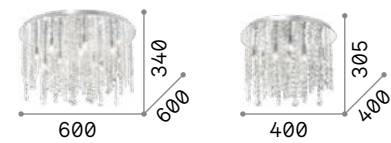

Royal

Chrome metal circular frame and bulb socket. Squared, rectangular and octagonal cut crystal pendants and final drops.

LED Bulbs LED G9 4W 3000 K included.
Cod. **209043**

IP20

5,900 Kg / 0,0881 m³
G9 max 12 x 40W

053004 Chrome

3000 K
510 lm
305486

IP20

2,840 Kg / 0,0379 m³
G9 max 8 x 40W

052991 Chrome

3000 K
510 lm
305486

Rain

Chrome metal frame. Pendants composed of multi-shaped cut crystal beads and final drops.

IP20

3,820 Kg / 0,0225 m³
E14 max 5 x 40W

008455 Chrome

3000 K
470 lm
101224

IP20

1,800 Kg / 0,0094 m³
E14 max 3 x 40W

008370 Chrome

3000 K
470 lm
101224

IP20

9,780 Kg / 0,0984 m³
G9 max 7 x 15W

241296 Gold

3000 K
510 lm
305486

Dubai

Metal frame with chrome or brass finish. Decorative elements composed of transparent cut crystals pearls, octagons and prisms.