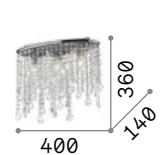

Royal

Chrome metal circular frame and bulb socket. Squared, rectangular and octagonal cut crystal pendants and final drops.

LED Bulbs LED G9 4W 3000 K included.
Cod. **209043**

IP20

5,900 Kg / 0,0881 m³
G9 max 12 x 40W

053004 Chrome

3000 K
510 lm
305486

IP20

2,840 Kg / 0,0379 m³
G9 max 8 x 40W

052991 Chrome

3000 K
510 lm
305486

Rain

Chrome metal frame. Pendants composed of multi-shaped cut crystal beads and final drops.

IP20

3,820 Kg / 0,0225 m³
E14 max 5 x 40W

008455 Chrome

3000 K
470 lm
101224

IP20

1,800 Kg / 0,0094 m³
E14 max 3 x 40W

008370 Chrome

3000 K
470 lm
101224

IP20

9,780 Kg / 0,0984 m³
G9 max 7 x 15W

241296 Gold

3000 K
510 lm
305486

Dubai

Metal frame with chrome or brass finish. Decorative elements composed of transparent cut crystals pearls, octagons and prisms.