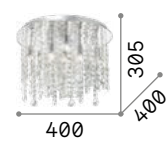

Royal

Chrome metal circular frame and bulb socket. Squared, rectangular and octagonal cut crystal pendants and final drops.

LED Bulbs LED G9 4W 3000 K included.
Cod. **209043**

IP20

5,900 Kg / 0,0881 m³
G9 max 12 x 40W

053004 Chrome

3000 K
510 lm
305486

IP20

2,840 Kg / 0,0379 m³
G9 max 8 x 40W

052991 Chrome

3000 K
510 lm
305486

Rain

Chrome metal frame. Pendants composed of multi-shaped cut crystal beads and final drops.

IP20

3,820 Kg / 0,0225 m³
E14 max 5 x 40W

008455 Chrome

3000 K
470 lm
101224

IP20

1,800 Kg / 0,0094 m³
E14 max 3 x 40W

008370 Chrome

3000 K
470 lm
101224

IP20

9,780 Kg / 0,0984 m³
G9 max 7 x 15W

241296 Gold

3000 K
510 lm
305486

Dubai

Metal frame with chrome or brass finish. Decorative elements composed of transparent cut crystals pearls, octagons and prisms.