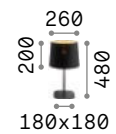

Nordik

Matt black varnished metal frame. Golden PVC foil shade covered with black fabric.

 Lamp with integrated switch.

 IP20

1,220 Kg / 0,0504 m³
E27 max 1x 60W

161686 ■ Black

 3000 K
910 lm

119571 P. 192 P. 450 P. 560

Luxury

Brass finished metal frame. Matt black base. PVC shade with sides covered with black fabric.

 Lamp with integrated switch.

 IP20

2,890 Kg / 0,0333 m³
E27 max 1x 60W

201115 ■ Brass

 3000 K
910 lm

119571 P. 450 P. 561

 IP20

2,180 Kg / 0,0431 m³
E14 max 2 x 40W

075532 ■ White

 3000 K
420 Lm

101217

 IP20

0,830 Kg / 0,0109 m³
G9 max 1x 40W

075525 ■ White