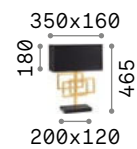

Nordik

Matt black varnished metal frame. Golden PVC foil shade covered with black fabric.

 Lamp with integrated switch.

 IP20

1,220 Kg / 0,0504 m³
E27 max 1x 60W

161686 ■ Black

 3000 K
910 lm

119571 P. 192 P. 450 P. 560

Luxury

Brass finished metal frame. Matt black base. PVC shade with sides covered with black fabric.

 Lamp with integrated switch.

 IP20

2,890 Kg / 0,0333 m³
E27 max 1x 60W

201115 ■ Brass

 3000 K
910 lm

119571 P. 450 P. 561

 IP20

2,180 Kg / 0,0431 m³
E14 max 2 x 40W

075532 ■ White

 3000 K
420 Lm

101217

 IP20

0,830 Kg / 0,0109 m³
G9 max 1x 40W

075525 ■ White