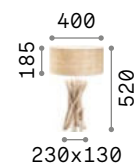

Driftwood

Metal frame. Natural wood decorative arms. PVC foil diffusers coated with canvas fabric.

ON
OFF Lamp with integrated switch.

IP20

2,450 Kg / 0,0709 m³
E27 max 1 x 60W

129570 Wood

2200 K
370 Lm

151687

P. 241 P. 554

Snell

Natural wood base. Body composed of real branches. PVC foil shade coated with fabric.

ON
OFF Lamp with integrated switch.

IP20

1,400 Kg / 0,0733 m³
E27 max 1 x 60W

201399 White

3000 K
900 Lm

123899

IP20

1,290 Kg / 0,0389 m³
E27 max 1 x 60W

201382 White

3000 K
900 Lm

123899