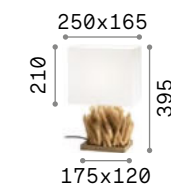

IP20

1,290 Kg / 0,0389 m³
E27 max 1 x 60W

201382 White

3000 K
900 Lm

123899