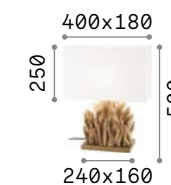

Driftwood

Metal frame. Natural wood decorative arms. PVC foil diffusers coated with canvas fabric.

ON
OFF Lamp with integrated switch.

IP20

2,450 Kg / 0,0709 m³
E27 max 1 x 60W

129570 Wood

2200 K
370 Lm

151687

P. 241 P. 554

Snell

Natural wood base. Body composed of real branches. PVC foil shade coated with fabric.

ON
OFF Lamp with integrated switch.

IP20

1,400 Kg / 0,0733 m³
E27 max 1 x 60W

201399 White

3000 K
900 Lm