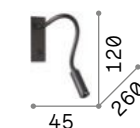

## Focus

Metal body with adjustable arm coated with rubber. Finished in white or black matt colour or in grey with chrome details.

**LED** LED source 3000 K, 20.000 h life.

**ON OFF** Lamp with integrated switch.

IP20

0,400 Kg / 0,0025 m³  
LED 4W / 210 lm

097183 White  
097206 Chrome  
097190 Black

IP20

0,410 Kg / 0,0020 m³  
LED 3,5W / 280 lm

203171 White  
203188 Chrome  
203195 Black

## IO

Recessed fitting with powder coated metal frame. Flexible arm coated with rubber. Diffuser with knurled clear acrylic screen. Integrated switch. Colors: white or black.

**LED** LED source 3000 K, 30.000 h life.

**ON OFF** Lamp with integrated switch.

285320

272030

IP20

0,240 Kg / 0,0027 m³  
LED 3W / 300 lm

285320 White  
272030 Black