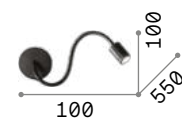

## Focus

Metal body with adjustable arm coated with rubber. Finished in white or black matt colour or in grey with chrome details.

**LED** LED source 3000 K, 20.000 h life.

**ON OFF** Lamp with integrated switch.

IP20

0,400 Kg / 0,0025 m³  
LED 4W / 210 lm

097183 White  
097206 Chrome  
097190 Black

IP20

0,410 Kg / 0,0020 m³  
LED 3,5W / 280 lm

203171 White  
203188 Chrome  
203195 Black

## IO

Recessed fitting with powder coated metal frame. Flexible arm coated with rubber. Diffuser with knurled clear acrylic screen. Integrated switch. Colors: white or black.

**LED** LED source 3000 K, 30.000 h life.