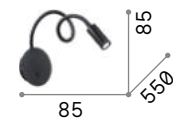

## Focus

Metal body with adjustable arm coated with rubber. Finished in white or black matt colour or in grey with chrome details.

**LED** LED source 3000 K, 20.000 h life.

**ON OFF** Lamp with integrated switch.

IP20

0,400 Kg / 0,0025 m³  
LED 4W / 210 lm

097183 White  
097206 Chrome  
097190 Black

IP20

0,410 Kg / 0,0020 m³  
LED 3,5W / 280 lm

203171 White  
203188 Chrome  
203195 Black

## IO

Recessed fitting with powder coated metal frame. Flexible arm coated with rubber. Diffuser with knurled clear acrylic screen. Integrated switch. Colors: white or black.

**LED** LED source 3000 K, 30.000 h life.

**ON OFF** Lamp with integrated switch.

285320

272030

IP20

0,240 Kg / 0,0027 m³  
LED 3W / 300 lm

285320 White  
272030 Black