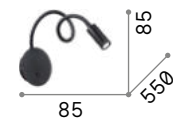

Focus

Metal body with adjustable arm coated with rubber. Finished in white or black matt colour or in grey with chrome details.

LED LED source 3000 K, 20.000 h life.

ON OFF Lamp with integrated switch.

IP20

0,400 Kg / 0,0025 m³
LED 4W / 210 lm

097183 White
097206 Chrome
097190 Black

IP20

0,410 Kg / 0,0020 m³
LED 3,5W / 280 lm

203171 White
203188 Chrome
203195 Black

IO

Recessed fitting with powder coated metal frame. Flexible arm coated with rubber. Diffuser with knurled clear acrylic screen. Integrated switch. Colors: white or black.

LED LED source 3000 K, 30.000 h life.

ON OFF Lamp with integrated switch.

IP20

0,240 Kg / 0,0027 m³
LED 3W / 300 lm

285320 White
272030 Black