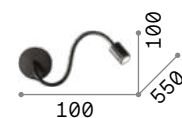

Focus

Metal body with adjustable arm coated with rubber. Finished in white or black matt colour or in grey with chrome details.

LED LED source 3000 K, 20.000 h life.

ON OFF Lamp with integrated switch.

IP20

0,400 Kg / 0,0025 m³
LED 4W / 210 lm

097183 White
097206 Chrome
097190 Black

IP20

0,410 Kg / 0,0020 m³
LED 3,5W / 280 lm

203171 White
203188 Chrome
203195 Black

IO

Recessed fitting with powder coated metal frame. Flexible arm coated with rubber. Diffuser with knurled clear acrylic screen. Integrated switch. Colors: white or black.

LED LED source 3000 K, 30.000 h life.

ON OFF Lamp with integrated switch.

IP20

0,240 Kg / 0,0027 m³
LED 3W / 300 lm

285320 White
272030 Black