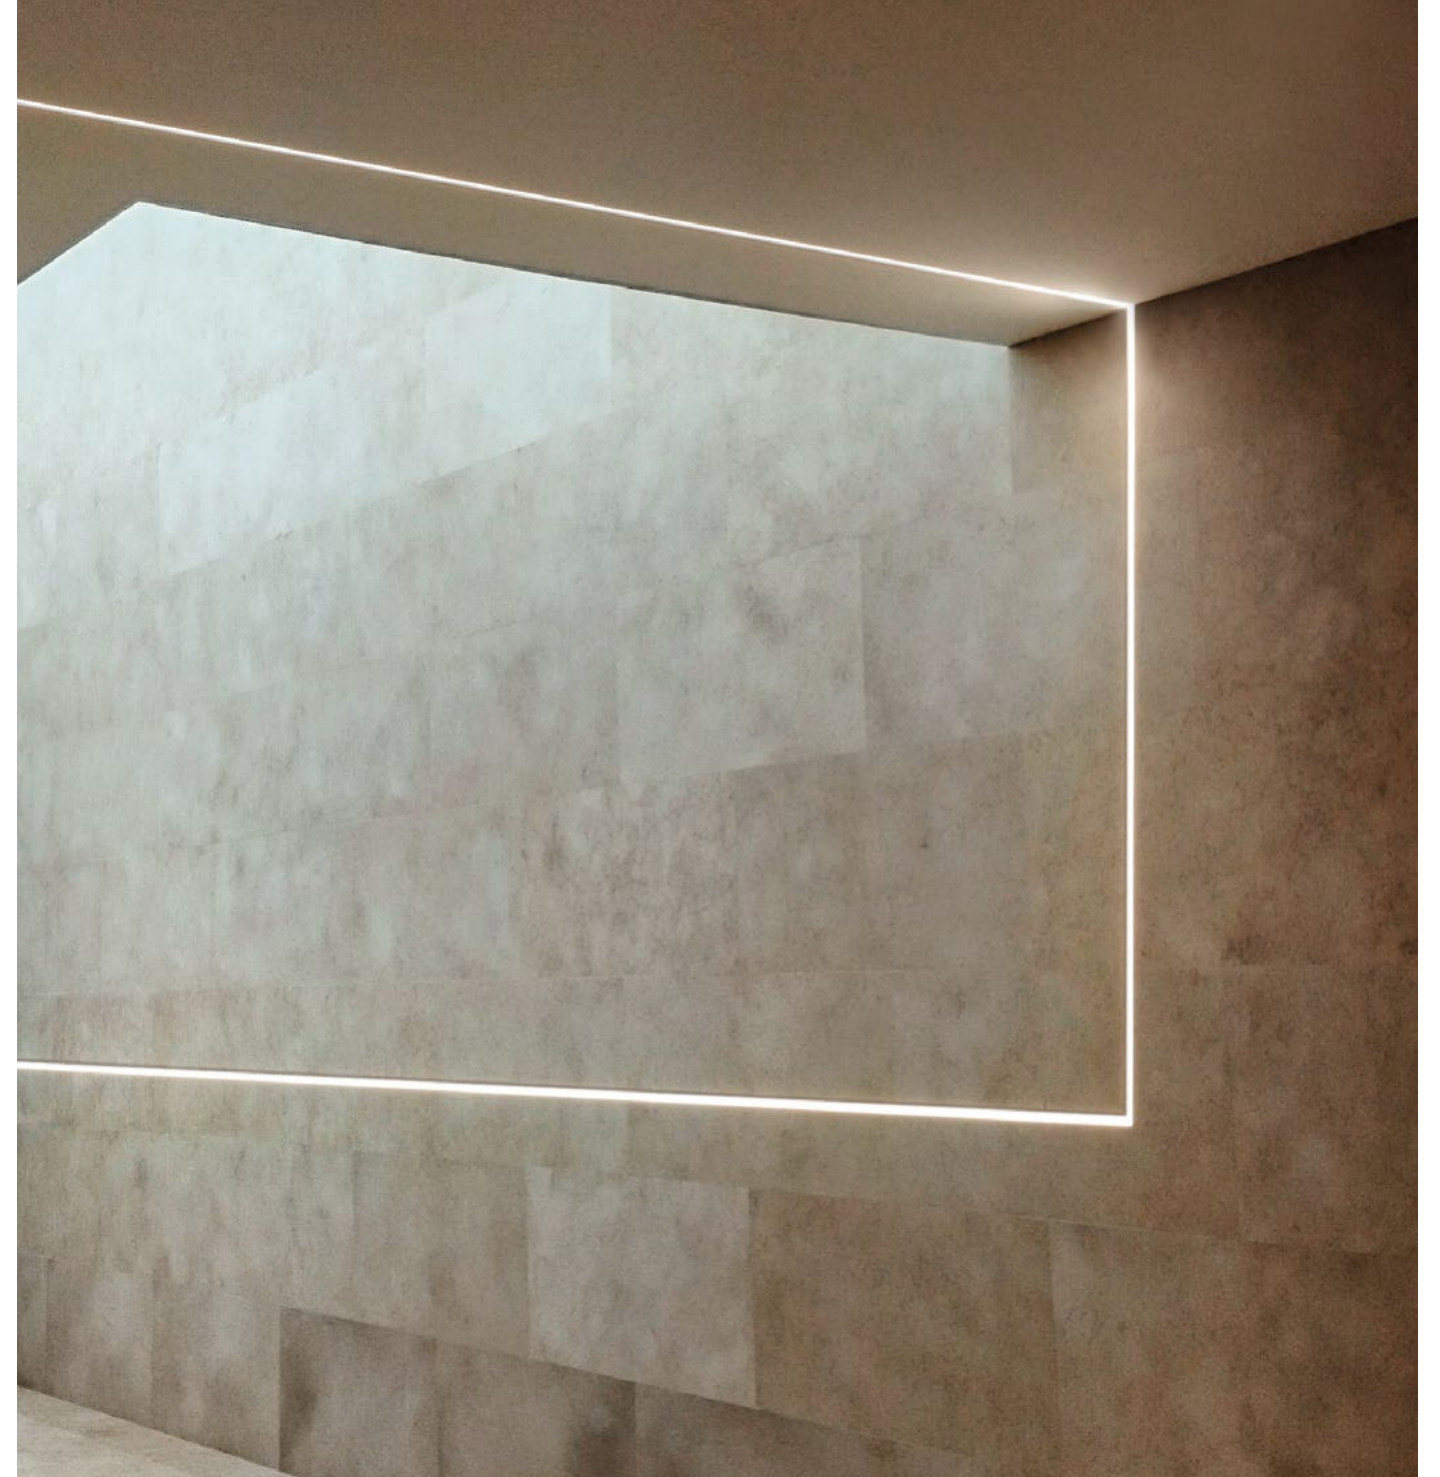

Slot Recessed

PROFILE 12 mm Mounting kit included - Not compatible with strip LED IP65

Length	Weight	Volume	Finish	Code
1000 mm	0,15 Kg	0,0010 m³	White	124155
2000 mm	0,35 Kg	0,0020 m³	White	203102
3000 mm	0,54 Kg	0,0029 m³	White	204611

PROFILE 14 mm

Length	Weight	Volume	Finish	Code
2000 mm	0,65 Kg	0,0020 m³	White	223704
3000 mm	0,90 Kg	0,0029 m³	White	223711

PROFILE 20 mm

Length	Weight	Volume	Finish	Code
2000 mm	0,60 Kg	0,0020 m³	White	223728
3000 mm	0,90 Kg	0,0029 m³	White	223735

KIT PROFILE 14 / 20 mm

Required	Code
Yes - 1 Kit x connection	223766
Yes - 1 Kit x connection	223759
Yes - 1 Kit x connection	223742

KIT LINEAR

KIT RIGHT-LEFT

KIT VERTICAL-HORIZONTAL

STRIP LED AND DRIVER Recommended Strip LED max 15 W/m

Mounting kit PROFILE 12 mm.