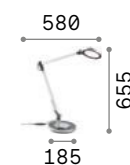

Futura

Articulated aluminum and plastic arm with PVC exposed wire. Adjustable LED diffuser and integrated switcher. Plug with power supply.

LED LED source 4000 K, 25.000 h life.

ON/OFF Lamp with integrated switch.

+ Lamp with dimmer.

Hand icon Lamp with touch dimmer.

IP20

1,830 Kg / 0,0069 m³
LED 12,5W / 1100 lm

272078 White
204895 Aluminum
204888 Black

P. 541