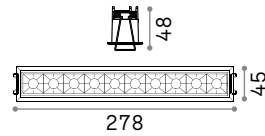

Lika Trim

68 x 37 mm
0,130 Kg/0,0005 m³

LED COB OSRAM Driver ON/OFF included

Power	Beam	Lumen	CCT	Finish	Code
6 W	29°	480 lm	3000 K	Black	+ ■ 206196
		520 lm	4000 K	Black	+ ■ 267869

140 x 37 mm
0,320 Kg/0,0013 m³

LED COB OSRAM Driver ON/OFF included

Power	Beam	Lumen	CCT	Finish	Code
12 W	29°	1200 lm	3000 K	Black	+ ■ 206219
		1250 lm	4000 K	Black	+ ■ 267876

273 x 37 mm
0,480 Kg/0,0016 m³

LED COB OSRAM Driver ON/OFF included

Power	Beam	Lumen	CCT	Finish	Code
20 W	29°	1750 lm	3000 K	Black	+ ■ 206233
		1850 lm	4000 K	Black	+ ■ 267883

DIMMABLE DRIVER* Optional

Model	Control	Power	Output	Measure (LxHxW)	Code
Lika 6 W	DALI	10 W	700 mA	132x20x30 mm	267982
Lika 12 W	DALI	12 W	700 mA	135x24x72 mm	267999
Lika 20 W	DALI/Push	25 W	600 mA	135x24x72 mm	268002