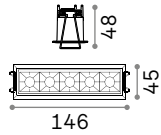

Lika Trim

68 x 37 mm
0,130 Kg/0,0005 m³

LED COB OSRAM Driver ON/OFF included

Power	Beam	Lumen	CCT	Finish	Code
6 W	29°	480 lm	3000 K	Black	+ ■ 206196
		520 lm	4000 K	Black	+ ■ 267869

140 x 37 mm
0,320 Kg/0,0013 m³

LED COB OSRAM Driver ON/OFF included

Power	Beam	Lumen	CCT	Finish	Code
12 W	29°	1200 lm	3000 K	Black	+ ■ 206219
		1250 lm	4000 K	Black	+ ■ 267876

273 x 37 mm
0,480 Kg/0,0016 m³

LED COB OSRAM Driver ON/OFF included

Power	Beam	Lumen	CCT	Finish	Code
20 W	29°	1750 lm	3000 K	Black	+ ■ 206233
		1850 lm	4000 K	Black	+ ■ 267883

DIMMABLE DRIVER* Optional

Model	Control	Power	Output	Measure (LxHxW)	Code
Lika 6 W	DALI	10 W	700 mA	132x20x30 mm	267982
Lika 12 W	DALI	12 W	700 mA	135x24x72 mm	267999
Lika 20 W	DALI/Push	25 W	600 mA	135x24x72 mm	268002