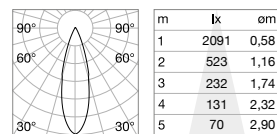

273 x 37 mm
0,480 Kg/0,0016 m³

LED COB OSRAM Driver ON/OFF included

Power	Beam	Lumen	CCT	Finish	Code
20 W	29°	1750 lm	3000 K	Black	+ ■ 206233
		1850 lm	4000 K	Black	+ ■ 267883

DIMMABLE DRIVER* Optional

Model	Control	Power	Output	Measure (LxHxW)	Code
Lika 6 W	DALI	10 W	700 mA	132x20x30 mm	267982
Lika 12 W	DALI	12 W	700 mA	135x24x72 mm	267999
Lika 20 W	DALI/Push	25 W	600 mA	135x24x72 mm	268002

Light beam: ACCENT

CRI≥90 12W 29° 1200lm 3000K

* The dimmable power supplies must be ordered in concomitance with the product and will be included inside the fittings by replacing the on-off power supply.