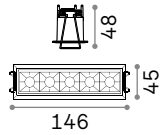

# Lika Trim

68 x 37 mm  
0,130 Kg/0,0005 m<sup>3</sup>

LED COB OSRAM Driver ON/OFF included

Power	Beam	Lumen	CCT	Finish	Code
6 W	29°	480 lm	3000 K	Black	+ ■ 206196
		520 lm	4000 K	Black	+ ■ 267869

140 x 37 mm  
0,320 Kg/0,0013 m<sup>3</sup>

LED COB OSRAM Driver ON/OFF included

Power	Beam	Lumen	CCT	Finish	Code
12 W	29°	1200 lm	3000 K	Black	+ ■ 206219
		1250 lm	4000 K	Black	+ ■ 267876

273 x 37 mm  
0,480 Kg/0,0016 m<sup>3</sup>

LED COB OSRAM Driver ON/OFF included

Power	Beam	Lumen	CCT	Finish	Code
20 W	29°	1750 lm	3000 K	Black	+ ■ 206233
		1850 lm	4000 K	Black	+ ■ 267883

DIMMABLE DRIVER\* Optional

Model	Control	Power	Output	Measure (LxHxW)	Code
Lika 6 W	DALI	10 W	700 mA	132x20x30 mm	267982
Lika 12 W	DALI	12 W	700 mA	135x24x72 mm	267999
Lika 20 W	DALI/Push	25 W	600 mA	135x24x72 mm	268002