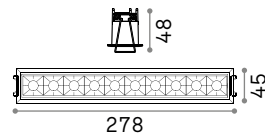

# Lika Trim

68 x 37 mm  
0,130 Kg/0,0005 m<sup>3</sup>

LED COB OSRAM Driver ON/OFF included

Power	Beam	Lumen	CCT	Finish	Code
6 W	29°	480 lm	3000 K	Black	+ ■ 206196
		520 lm	4000 K	Black	+ ■ 267869

140 x 37 mm  
0,320 Kg/0,0013 m<sup>3</sup>

LED COB OSRAM Driver ON/OFF included

Power	Beam	Lumen	CCT	Finish	Code
12 W	29°	1200 lm	3000 K	Black	+ ■ 206219
		1250 lm	4000 K	Black	+ ■ 267876

273 x 37 mm  
0,480 Kg/0,0016 m<sup>3</sup>

LED COB OSRAM Driver ON/OFF included

Power	Beam	Lumen	CCT	Finish	Code
20 W	29°	1750 lm	3000 K	Black	+ ■ 206233
		1850 lm	4000 K	Black	+ ■ 267883

DIMMABLE DRIVER\* Optional

Model	Control	Power	Output	Measure (LxHxW)	Code
Lika 6 W	DALI	10 W	700 mA	132x20x30 mm	267982
Lika 12 W	DALI	12 W	700 mA	135x24x72 mm	267999
Lika 20 W	DALI/Push	25 W	600 mA	135x24x72 mm	268002