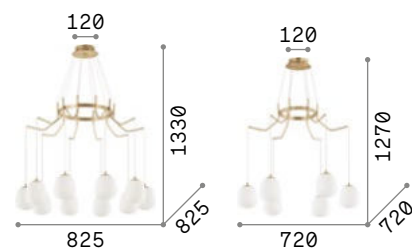

Karousel

Metal frame with satin brass finish. White overlay acid-etched blown glass diffuser.

LED Bulbs LED G9 4W 3000 K included. Cod. **209043**

IP20

4,340 Kg / 0,1739 m³
G9 max 10 x 15W

206394 ■ Brass

3000 K
510 lm
305486

IP20

2,810 Kg / 0,1055 m³
G9 max 6 x 15W

206387 ■ Brass

3000 K
510 lm
305486

Rhapsody

Metal frame with satin brass finished ceiling rose and matt black arms. PVC cables. White acid-etched blown glass diffusers.