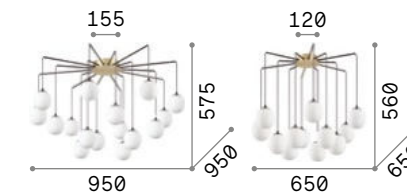

IP20

5,020 Kg / 0,2040 m³
G9 max 16 x 15W

236964 ■ Black

3000 K
510 lm
305486

IP20

3,510 Kg / 0,1400 m³
G9 max 12 x 15W

236957 ■ Black

3000 K
510 lm
305486