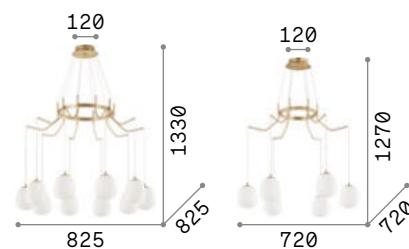

Karousel

Metal frame with satin brass finish. White overlay acid-etched blown glass diffuser.

LED Bulbs LED G9 4W 3000 K included. Cod. **209043**

IP20

4,340 Kg / 0,1739 m³
G9 max 10 x 15W

206394 ■ Brass

3000 K
510 lm
305486

IP20

2,810 Kg / 0,1055 m³
G9 max 6 x 15W

206387 ■ Brass

3000 K
510 lm
305486

Rhapsody

Metal frame with satin brass finished ceiling rose and matt black arms. PVC cables. White acid-etched blown glass diffusers.