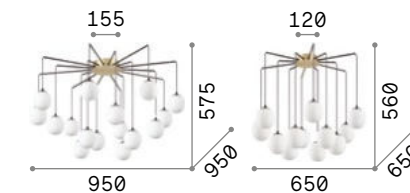

IP20

5,020 Kg / 0,2040 m³
G9 max 16 x 15W

236964 ■ Black

3000 K
510 lm
305486

IP20

3,510 Kg / 0,1400 m³
G9 max 12 x 15W

236957 ■ Black

3000 K
510 lm
305486