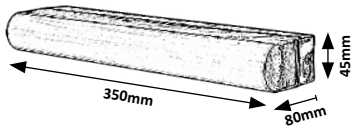

MATT

2065

2066

ABBEY

5787

5786

2065 (M) (P)

LED / 10W
(960lm, 4000K) incl.
IP44
chrome/white

5 998250 320656

2066 (M) (P)

LED / 15W
(1360lm, 4000K) incl.
IP44
chrome/white

5 998250 320663

5786 (M) (P)

LED / 10W
(900lm, 3000K) incl.
IP44
antique bronze

5 998250 357867

5787 (M) (P)

LED / 10W
(900lm, 4000K) incl.
IP44
chrome

5 998250 357874