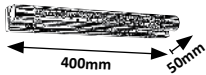

MATT

2065

2066

ABBEY

5787

5786

2065 (M) (P)

LED / 10W
(960lm, 4000K) incl.
IP44
chrome/white