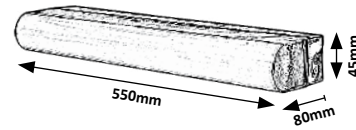

MATT

2065

2066

ABBEY

5787

5786

2065 (M) (P)

LED / 10W
(960lm, 4000K) incl.
IP44
chrome/white

5 998250 320656

2066 (M) (P)

LED / 15W
(1360lm, 4000K) incl.
IP44
chrome/white

5 998250 320663

5786 (M) (P)

LED / 10W
(900lm, 3000K) incl.
IP44
antique bronze

5 998250 357867

5787 (M) (P)

LED / 10W
(900lm, 4000K) incl.
IP44
chrome

5 998250 357874