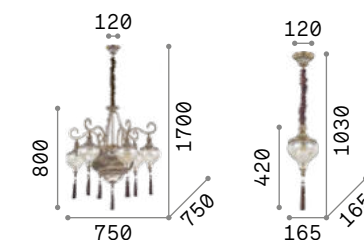

Vanity

Golden metal frame with matt black details. Cut crystals decorative elements. Velvet chain cover.

IP20

8,850 Kg / 0,2878 m³
E14 max 15 x 40W

206639 Gold

3000 K
470 lm

101224

IP20

4,940 Kg / 0,1454 m³
E14 max 8 x 40W

206622 Gold

3000 K
470 lm

101224

Harem

Antique brass metal body and embossed ornaments. Cut crystal set octagons. Blown light amber clear glass diffusers with tassels. Velvet chain cover.

IP20

8,550 Kg / 0,2571 m³
E27 max 9 x 42W

116006 Ant. Brass

3000 K
910 lm

119571

IP20

0,980 Kg / 0,0228 m³
E27 max 1 x 42W

115979 Ant. Brass