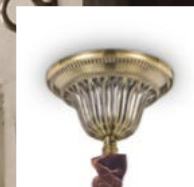

Vanity

Golden metal frame with matt black details. Cut crystals decorative elements. Velvet chain cover.

IP20

8,850 Kg / 0,2878 m³
E14 max 15 x 40W

206639 Gold

3000 K
470 lm

101224

IP20

4,940 Kg / 0,1454 m³
E14 max 8 x 40W

206622 Gold

3000 K
470 lm

101224

Harem

Antique brass metal body and embossed ornaments. Cut crystal set octagons. Blown light amber clear glass diffusers with tassels. Velvet chain cover.