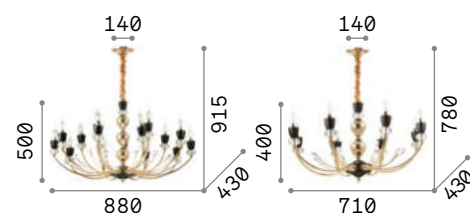

Vanity

Golden metal frame with matt black details. Cut crystals decorative elements. Velvet chain cover.

IP20

8,850 Kg / 0,2878 m³
E14 max 15 x 40W

206639 Gold

3000 K
470 lm

101224

IP20

4,940 Kg / 0,1454 m³
E14 max 8 x 40W

206622 Gold

3000 K
470 lm

101224

Harem

Antique brass metal body and embossed ornaments. Cut crystal set octagons. Blown light amber clear glass diffusers with tassels. Velvet chain cover.

IP20

8,550 Kg / 0,2571 m³
E27 max 9 x 42W

116006 Ant. Brass

3000 K
910 lm

119571

IP20

0,980 Kg / 0,0228 m³
E27 max 1 x 42W

115979 Ant. Brass