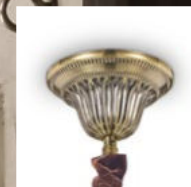

Vanity

Golden metal frame with matt black details. Cut crystals decorative elements. Velvet chain cover.

IP20

8,850 Kg / 0,2878 m³
E14 max 15 x 40W

206639 Gold

3000 K
470 lm

101224

IP20

4,940 Kg / 0,1454 m³
E14 max 8 x 40W

206622 Gold

3000 K
470 lm

101224

Harem

Antique brass metal body and embossed ornaments. Cut crystal set octagons. Blown light amber clear glass diffusers with tassels. Velvet chain cover.