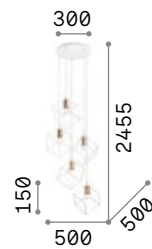

Citrus

Body with painted multilevel wood elements. Power cable coated with black fabric.

0,660 Kg / 0,0173 m³
E27 max 1x60W

159843 Wood

3000 K
910 lm
119571

0,720 Kg / 0,0242 m³
E27 max 1x60W

159850 Wood

3000 K
910 lm
119571

0,510 Kg / 0,0148 m³
E27 max 1x60W

159867 Wood

3000 K
910 lm
119571

Ice

Matt white or black varnished metal ceiling rose and frame. Metal bulb socket cover with satin brass finish. PVC power cable.

2,920 Kg / 0,0345 m³
E27 max 5x60W

237671 White
237664 Black

3000 K
340 lm
101286

237671

237664

Lugano

Matt varnished metal ceiling cup. Power cable coated with fabric with antique brass metal bulb socket cover. Ceramic diffuser.

2,950 Kg / 0,0618 m³
E27 max 3x60W

206875 White

3000 K
900 lm
123899

0,850 Kg / 0,0090 m³
E27 max 1x60W

206806 White

3000 K
900 lm
123899

0,860 Kg / 0,0068 m³
E27 max 1x60W

206820 White

3000 K
900 lm
123899