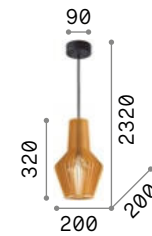

## Citrus

Body with painted multilevel wood elements. Power cable coated with black fabric.

0,660 Kg / 0,0173 m<sup>3</sup>  
E27 max 1x60W

159843 Wood

3000 K  
910 lm  
119571

0,720 Kg / 0,0242 m<sup>3</sup>  
E27 max 1x60W

159850 Wood

3000 K  
910 lm  
119571

0,510 Kg / 0,0148 m<sup>3</sup>  
E27 max 1x60W

159867 Wood

3000 K  
910 lm  
119571

## Ice

Matt white or black varnished metal ceiling rose and frame. Metal bulb socket cover with satin brass finish. PVC power cable.

2,920 Kg / 0,0345 m<sup>3</sup>  
E27 max 5x60W

237671 White  
237664 Black