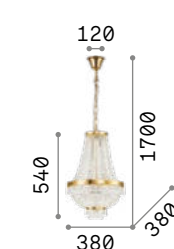

## Dubai

Metal frame with chrome or brass finish. Decorative elements composed of transparent cut crystals pearls, octagons and prisms.

243597

243528

P. 365 P. 455

IP20

20,000 Kg / 0,8284 m<sup>3</sup>  
E14 max 24 x 28W

## Caesar

Metal frame with gold or chrome finish. Octagonal decorative elements with icicle shaped crystal beads.

**LED** Bulbs LED G9 4W 3000 K included.  
Cod. 209043

114279

114743

IP20

9,600 Kg / 0,2965 m<sup>3</sup>  
G9 max 12 x 40W

114279 Chrome  
114743 Gold

3000 K  
510 lm

305486

IP20

6,700 Kg / 0,1936 m<sup>3</sup>  
G9 max 9 x 40W

041827 Chrome  
114736 Gold

3000 K  
510 lm

305486

IP20

5,100 Kg / 0,1175 m<sup>3</sup>  
G9 max 6 x 40W

033532 Chrome  
114729 Gold

3000 K  
510 lm

305486