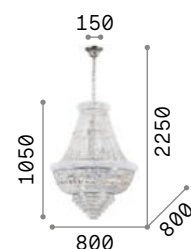

## Dubai

Metal frame with chrome or brass finish. Decorative elements composed of transparent cut crystals pearls, octagons and prisms.

243597

243528

P. 365 P. 455

IP20

20,000 Kg / 0,8284 m<sup>3</sup>  
E14 max 24 x 28W

243597 Chrome  
243528 Brass

3000 K  
470 lm

101224

IP20

9,170 Kg / 0,2859 m<sup>3</sup>  
E14 max 10 x 28W

215969 Chrome  
207216 Brass

3000 K  
470 lm

101224

## Caesar

Metal frame with gold or chrome finish. Octagonal decorative elements with icicle shaped crystal beads.

**LED** Bulbs LED G9 4W 3000 K included.  
Cod. 209043

114279

114743

IP20

9,600 Kg / 0,2965 m<sup>3</sup>  
G9 max 12 x 40W

IP20

5,100 Kg / 0,1175 m<sup>3</sup>  
G9 max 6 x 40W

033532 Chrome  
114729 Gold

3000 K  
510 lm

305486