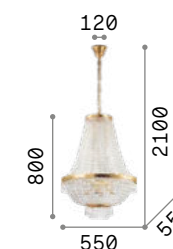

## Dubai

Metal frame with chrome or brass finish. Decorative elements composed of transparent cut crystals pearls, octagons and prisms.

243597

243528

P. 365 P. 455

IP20

20,000 Kg / 0,8284 m<sup>3</sup>  
E14 max 24 x 28W

243597 Chrome  
243528 Brass

3000 K  
470 lm

101224

IP20

9,170 Kg / 0,2859 m<sup>3</sup>  
E14 max 10 x 28W

215969 Chrome  
207216 Brass

3000 K  
470 lm

101224

## Caesar

Metal frame with gold or chrome finish. Octagonal decorative elements with icicle shaped crystal beads.

**LED** Bulbs LED G9 4W 3000 K included.  
Cod. 209043

114279

114743

IP20

9,600 Kg / 0,2965 m<sup>3</sup>  
G9 max 12 x 40W

114279 Chrome  
114743 Gold

3000 K  
510 lm

305486

IP20

6,700 Kg / 0,1936 m<sup>3</sup>  
G9 max 9 x 40W

041827 Chrome  
114736 Gold

3000 K  
510 lm

305486