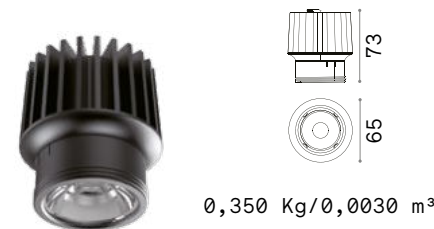

**DIMMABLE DRIVER\*** Optional

	Power	Output	Measure (LxHxW)	Code
1-10V	12 W	200 mA	125 x 27 x 45 mm	253008
DALI/Push	9 W	200 mA	135 x 20 x 30 mm	253015

**LED COB CITIZEN** Required - Driver TRIDONIC ON/OFF included

Power	Beam	Lumen	CCT	Finish	Code
10 W	35°	970 lm	2700 K	Black	208541
		1000 lm	3000 K	Black	208558
		1100 lm	4000 K	Black	208565

**DIMMABLE DRIVER\*** Optional

	Power	Output	Measure (LxHxW)	Code
1-10V	10 W	250 mA	135 x 20 x 30 mm	216317
DALI/Push	17 W	250 mA	130 x 30 x 43 mm	216027