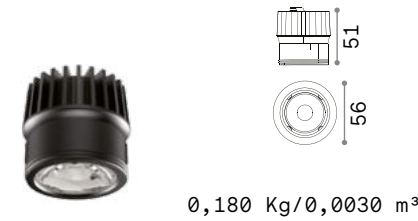

# Dynamic - Source

**LED COB CITIZEN** Required - Driver TRIDONIC ON/OFF included

Power	Beam	Lumen	CCT	Finish	Code
9W	35°	840 lm	2700 K	Black	252971
		870 lm	3000 K	Black	252988
		1000 lm	4000 K	Black	252995

**DIMMABLE DRIVER\*** Optional

	Power	Output	Measure (LxHxW)	Code
1-10V	12 W	200 mA	125 x 27 x 45 mm	253008
DALI/Push	9 W	200 mA	135 x 20 x 30 mm	253015

**LED COB CITIZEN** Required - Driver TRIDONIC ON/OFF included

Power	Beam	Lumen	CCT	Finish	Code
10 W	35°	970 lm	2700 K	Black	208541
		1000 lm	3000 K	Black	208558
		1100 lm	4000 K	Black	208565

**DIMMABLE DRIVER\*** Optional

	Power	Output	Measure (LxHxW)	Code
1-10V	10 W	250 mA	135 x 20 x 30 mm	216317
DALI/Push	17 W	250 mA	130 x 30 x 43 mm	216027

	Power	Output	Measure (LxHxW)	Code
1-10V	20 W	350 mA	101 x 29 x 51 mm	216324
DALI/Push	17 W	350 mA	130 x 30 x 43 mm	216263

\* The dimmable power supplies must be ordered in concomitance with the product and will be included inside the fittings by replacing the on-off power supply. \*\* Lens 35° included.