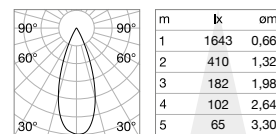

CRI≥90 10W 35° 1000lm 3000K