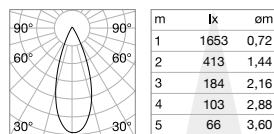

CRI≥90 9W 35° 870lm 3000K