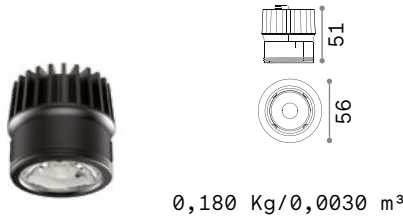

Dynamic - Source

LED COB CITIZEN Required - Driver TRIDONIC ON/OFF included

Power	Beam	Lumen	CCT	Finish	Code
9W	35°	840 lm	2700 K	Black	252971
		870 lm	3000 K	Black	252988
		1000 lm	4000 K	Black	252995

DIMMABLE DRIVER* Optional

	Power	Output	Measure (LxHxW)	Code
1-10V	12 W	200 mA	125 x 27 x 45 mm	253008
DALI/Push	9 W	200 mA	135 x 20 x 30 mm	253015

LED COB CITIZEN Required - Driver TRIDONIC ON/OFF included

Power	Beam	Lumen	CCT	Finish	Code
10 W	35°	970 lm	2700 K	Black	208541
		1000 lm	3000 K	Black	208558
		1100 lm	4000 K	Black	208565

DIMMABLE DRIVER* Optional

	Power	Output	Measure (LxHxW)	Code
1-10V	10 W	250 mA	135 x 20 x 30 mm	216317
DALI/Push	17 W	250 mA	130 x 30 x 43 mm	216027

LED COB CITIZEN Required - Driver TRIDONIC ON/OFF included

Power	Beam	Lumen	CCT	Finish	Code
15 W	35°	1500 lm	2700 K	Black	208572
		1150 lm	3000 K	Black	208589
		1650 lm	4000 K	Black	208596

DIMMABLE DRIVER* Optional

	Power	Output	Measure (LxHxW)	Code
1-10V	20 W	350 mA	101 x 29 x 51 mm	216324
DALI/Push	17 W	350 mA	130 x 30 x 43 mm	216263