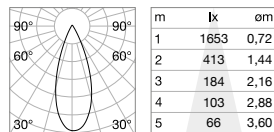

CRI≥90 9W 35° 870lm 3000K