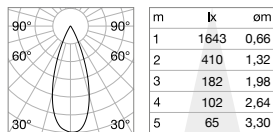

CRI≥90 10W 35° 1000lm 3000K