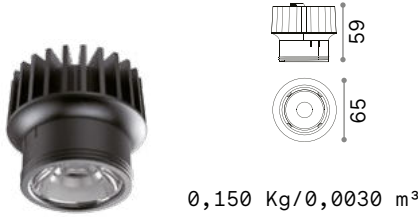

Dynamic - Source

LED COB CITIZEN Required - Driver TRIDONIC ON/OFF included

Power	Beam	Lumen	CCT	Finish	Code
9W	35°	840 lm	2700 K	Black	252971
		870 lm	3000 K	Black	252988
		1000 lm	4000 K	Black	252995

DIMMABLE DRIVER* Optional

	Power	Output	Measure (LxHxW)	Code
1-10V	12 W	200 mA	125 x 27 x 45 mm	253008
DALI/Push	9 W	200 mA	135 x 20 x 30 mm	253015

LED COB CITIZEN Required - Driver TRIDONIC ON/OFF included

Power	Beam	Lumen	CCT	Finish	Code
10 W	35°	970 lm	2700 K	Black	208541
		1000 lm	3000 K	Black	208558
		1100 lm	4000 K	Black	208565

DIMMABLE DRIVER* Optional

	Power	Output	Measure (LxHxW)	Code
1-10V	10 W	250 mA	135 x 20 x 30 mm	216317
DALI/Push	17 W	250 mA	130 x 30 x 43 mm	216027

LED COB CITIZEN Required - Driver TRIDONIC ON/OFF included