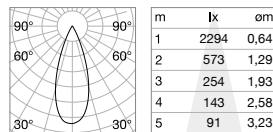

No	White	208640
	Black	208657

Light beam: ACCENT

CRI≥90 9W 35° 870lm 3000K

CRI≥90 10W 35° 1000lm 3000K

CRI≥90 15W 35° 1150lm 3000K

* The dimmable power supplies must be ordered in concomitance with the product and will be included inside the fittings by replacing the on-off power supply. ** Lens 35° included.