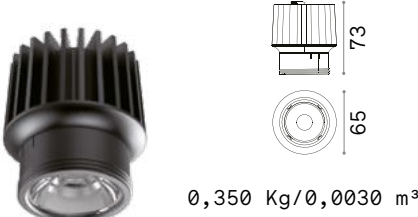

	Power	Output	Measure (LxHxW)	Code
1-10V	12 W	200 mA	125 x 27 x 45 mm	253008
DALI/Push	9 W	200 mA	135 x 20 x 30 mm	253015

LED COB CITIZEN Required - Driver TRIDONIC ON/OFF included

Power	Beam	Lumen	CCT	Finish	Code
10 W	35°	970 lm	2700 K	Black	208541
		1000 lm	3000 K	Black	208558
		1100 lm	4000 K	Black	208565

DIMMABLE DRIVER* Optional

	Power	Output	Measure (LxHxW)	Code
1-10V	10 W	250 mA	135 x 20 x 30 mm	216317
DALI/Push	17 W	250 mA	130 x 30 x 43 mm	216027

LED COB CITIZEN Required - Driver TRIDONIC ON/OFF included