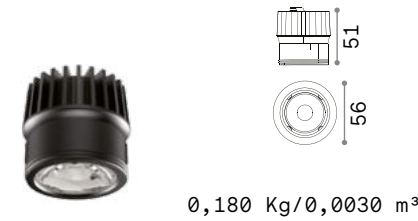

Dynamic - Source

LED COB CITIZEN Required - Driver TRIDONIC ON/OFF included

Power	Beam	Lumen	CCT	Finish	Code
9W	35°	840 lm	2700 K	Black	252971
		870 lm	3000 K	Black	252988
		1000 lm	4000 K	Black	252995

DIMMABLE DRIVER* Optional

	Power	Output	Measure (LxHxW)	Code
1-10V	12W	200 mA	125 x 27 x 45 mm	253008
DALI/Push	9W	200 mA	135 x 20 x 30 mm	253015

LED COB CITIZEN Required - Driver TRIDONIC ON/OFF included

Power	Beam	Lumen	CCT	Finish	Code
10W	35°	970 lm	2700 K	Black	208541
		1000 lm	3000 K	Black	208558
		1100 lm	4000 K	Black	208565

DIMMABLE DRIVER* Optional

	Power	Output	Measure (LxHxW)	Code
1-10V	10W	250 mA	135 x 20 x 30 mm	216317
DALI/Push	17W	250 mA	130 x 30 x 43 mm	216027

LED COB CITIZEN Required - Driver TRIDONIC ON/OFF included