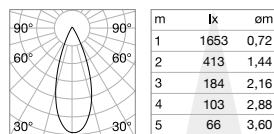

FILTER HONEYCOMB

No	Black	208671
----	-------	--------

FILTER ELLIPTICAL

No	Clear	208688
----	-------	--------

GU10 ADAPTOR WITH LAMPHOLDER INCLUDED - IP20

No	White	208640
	Black	208657

Light beam: ACCENT

CRI≥90 9W 35° 870lm 3000K