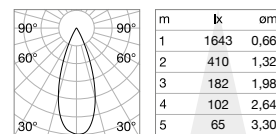

FILTER HONEYCOMB

No	Black	208671
----	-------	--------

FILTER ELLIPTICAL

No	Clear	208688
----	-------	--------

GU10 ADAPTOR WITH LAMPHOLDER INCLUDED - IP20

No	White	208640
	Black	208657

Light beam: ACCENT

CRI≥90 9W 35° 870lm 3000K