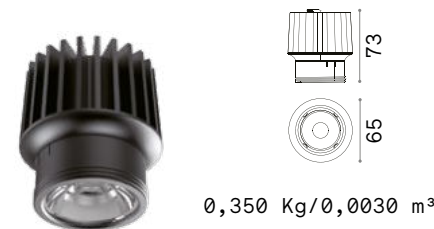

	Power	Output	Measure (LxHxW)	Code
1-10V	12W	200 mA	125 x 27 x 45 mm	253008
DALI/Push	9W	200 mA	135 x 20 x 30 mm	253015

LED COB CITIZEN Required - Driver TRIDONIC ON/OFF included

Power	Beam	Lumen	CCT	Finish	Code
10W	35°	970 lm	2700 K	Black	208541
		1000 lm	3000 K	Black	208558
		1100 lm	4000 K	Black	208565

DIMMABLE DRIVER* Optional

	Power	Output	Measure (LxHxW)	Code
1-10V	10W	250 mA	135 x 20 x 30 mm	216317
DALI/Push	17W	250 mA	130 x 30 x 43 mm	216027

LED COB CITIZEN Required - Driver TRIDONIC ON/OFF included