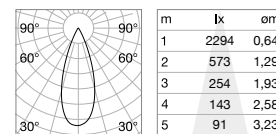

CRI≥90 15W 35° 1150lm 3000K