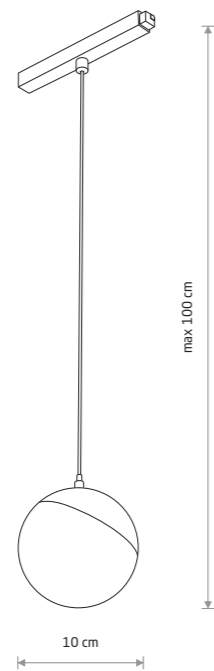

LVM LID LED 8W
10647

LVM LID LED 8W

■ painted aluminum, plastic PMMA

■ 10152 3000K ■ 10647 4000K

LVM LID LED 8W
10648

LVM LID LED 8W

■ painted aluminum, plastic PMMA

■ 10153 3000K ■ 10648 4000K

LVM LID LED 8W
10153

Item No.	Power	Colour temp.	Luminous flux	Beam angle	Colour Rendering Index (CRI)	Voltage DC	Safety type	Ingress protection	Lifetime
10152	8W LED	3000K	650 lm	160°	>90	48V	⚡	IP20	30000h
10647	8W LED	4000K	650 lm	160°	>90	48V	⚡	IP20	30000h
10153	8W LED	3000K	650 lm	160°	>90	48V	⚡	IP20	30000h
10648	8W LED	4000K	650 lm	160°	>90	48V	⚡	IP20	30000h