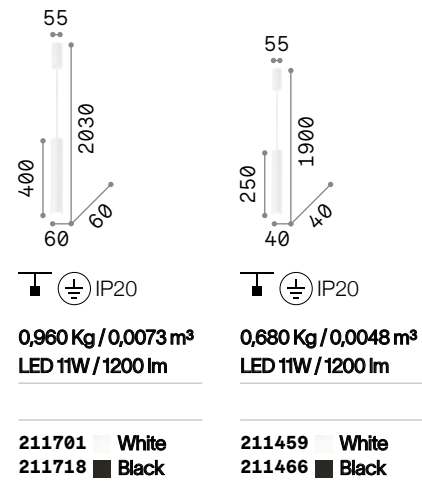

Tube

White or black powder coated aluminum ceiling cup and body. Power cable coated with fabric. Integrated LED light emission.

LED Led source 3000 K, 35.000 h life.

Oak

Metal ceiling cup with matt varnish finish. Concrete diffuser. Electrical cable coated with fabric.

3000 K
410 lm
108292

3000 K
410 lm
108292

P. 318

Sky

Plated metal ceiling cup and diffuser with matt white or black varnish finish.

LED Bulbs LED GU10 7W 3000 K included.
Cod. 123943

3000 K
540 lm
123943

P. 311 P. 392