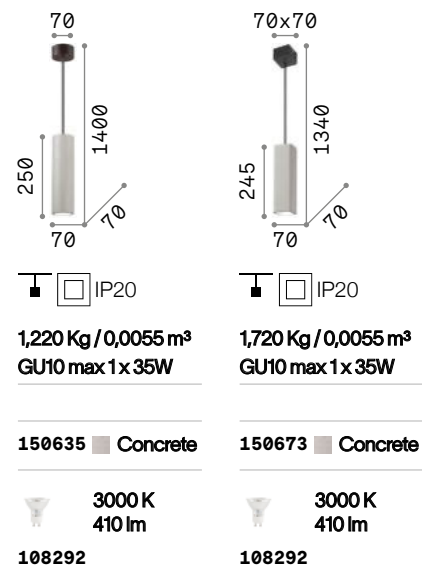

Tube

White or black powder coated aluminum ceiling cup and body. Power cable coated with fabric. Integrated LED light emission.

LED Led source 3000 K, 35.000 h life.

Oak

Metal ceiling cup with matt varnish finish. Concrete diffuser. Electrical cable coated with fabric.

3000 K
410 lm
108292

3000 K
410 lm
108292

P. 318

Sky

Plated metal ceiling cup and diffuser with matt white or black varnish finish.

LED Bulbs LED GU10 7W 3000 K included.
Cod. 123943

3000 K
540 lm
123943

P. 311 P. 392