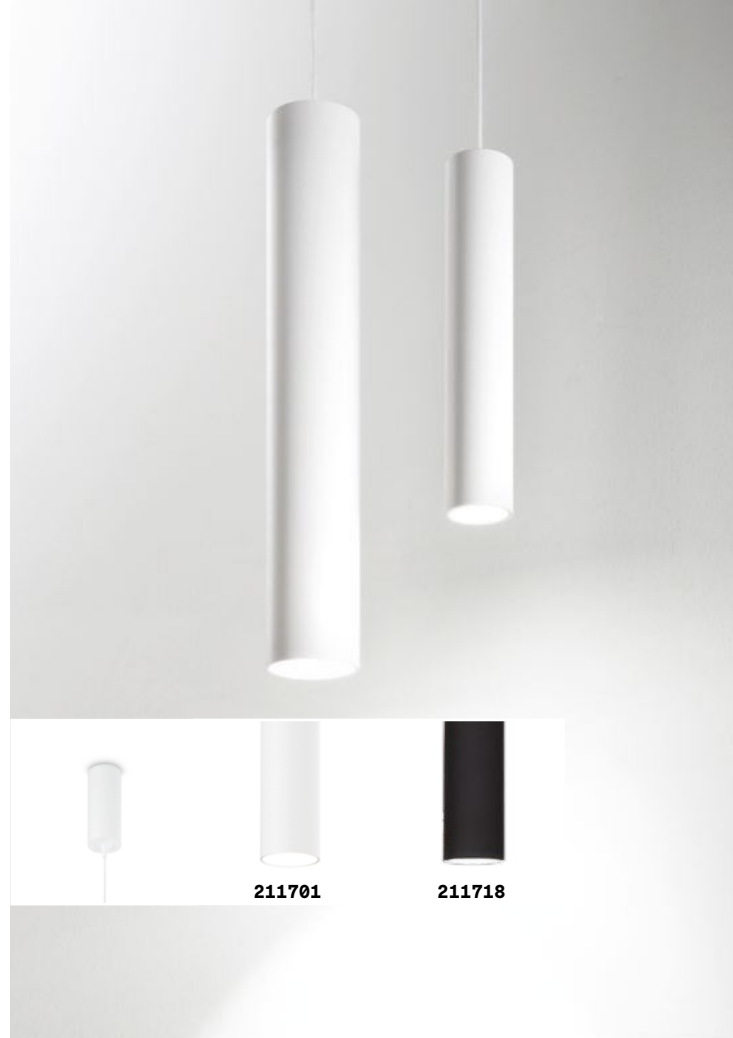

Tube

White or black powder coated aluminum ceiling cup and body. Power cable coated with fabric. Integrated LED light emission.

LED Led source 3000 K, 35.000 h life.

Oak

Metal ceiling cup with matt varnish finish. Concrete diffuser. Electrical cable coated with fabric.

3000 K
410 lm
108292

3000 K
410 lm
108292

P. 318

Sky

Plated metal ceiling cup and diffuser with matt white or black varnish finish.

LED Bulbs LED GU10 7W 3000 K included.
Cod. 123943

3000 K
540 lm
123943

P. 311 P. 392