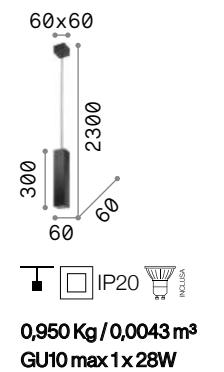

Tube

White or black powder coated aluminum ceiling cup and body. Power cable coated with fabric. Integrated LED light emission.

LED Led source 3000 K, 35.000 h life.

Oak

Metal ceiling cup with matt varnish finish. Concrete diffuser. Electrical cable coated with fabric.

3000 K
410 lm
108292

3000 K
410 lm
108292

P. 318

Sky

Plated metal ceiling cup and diffuser with matt white or black varnish finish.

LED Bulbs LED GU10 7W 3000 K included.
Cod. 123943

3000 K
540 lm
123943

P. 311 P. 392