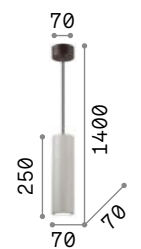

# Tube

White or black powder coated aluminum ceiling cup and body. Power cable coated with fabric. Integrated LED light emission.

**LED** Led source 3000 K, 35.000 h life.

IP20

0,960 Kg / 0,0073 m<sup>3</sup>  
LED 11W / 1200 lm

211701 White  
211718 Black

IP20

0,680 Kg / 0,0048 m<sup>3</sup>  
LED 11W / 1200 lm

211459 White  
211466 Black

# Oak

Metal ceiling cup with matt varnish finish. Concrete diffuser. Electrical cable coated with fabric.

IP20

1,220 Kg / 0,0055 m<sup>3</sup>  
GU10 max 1x 35W

150635 Concrete

3000 K  
410 lm

108292

IP20

1,720 Kg / 0,0055 m<sup>3</sup>  
GU10 max 1x 35W

150673 Concrete

3000 K  
410 lm

108292

P. 318