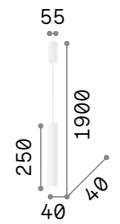

# Tube

White or black powder coated aluminum ceiling cup and body. Power cable coated with fabric. Integrated LED light emission.

**LED** Led source 3000 K, 35.000 h life.

IP20

0,960 Kg / 0,0073 m<sup>3</sup>  
LED 11W / 1200 lm

211701 White  
211718 Black

IP20

0,680 Kg / 0,0048 m<sup>3</sup>  
LED 11W / 1200 lm

211459 White  
211466 Black

# Oak

Metal ceiling cup with matt varnish finish. Concrete diffuser. Electrical cable coated with fabric.

IP20

1,220 Kg / 0,0055 m<sup>3</sup>  
GU10 max 1x 35W

150635 Concrete

3000 K  
410 lm

108292

IP20

1,720 Kg / 0,0055 m<sup>3</sup>  
GU10 max 1x 35W

150673 Concrete

3000 K  
410 lm

108292

P. 318