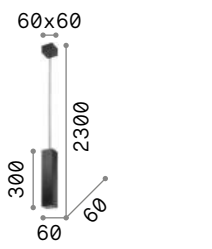

# Tube

White or black powder coated aluminum ceiling cup and body. Power cable coated with fabric. Integrated LED light emission.

**LED** Led source 3000 K, 35.000 h life.

IP20

0,960 Kg / 0,0073 m<sup>3</sup>  
LED 11W / 1200 lm

# Oak

Metal ceiling cup with matt varnish finish. Concrete diffuser. Electrical cable coated with fabric.

IP20

1,220 Kg / 0,0055 m<sup>3</sup>  
GU10 max 1x 35W

150635 Concrete

3000 K  
410 lm

108292

IP20

1,720 Kg / 0,0055 m<sup>3</sup>  
GU10 max 1x 35W

150673 Concrete

3000 K  
410 lm

108292

P. 318

# Sky

Plated metal ceiling cup and diffuser with matt white or black varnish finish.

**LED** Bulbs LED GU10 7W 3000 K included.  
Cod. 123943

126906 126913 259017

IP20

0,950 Kg / 0,0043 m<sup>3</sup>  
GU10 max 1x 28W