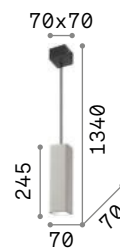

# Tube

White or black powder coated aluminum ceiling cup and body. Power cable coated with fabric. Integrated LED light emission.

**LED** Led source 3000 K, 35.000 h life.

IP20

0,960 Kg / 0,0073 m<sup>3</sup>  
LED 11W / 1200 lm

# Oak

Metal ceiling cup with matt varnish finish. Concrete diffuser. Electrical cable coated with fabric.

IP20

1,220 Kg / 0,0055 m<sup>3</sup>  
GU10 max 1x 35W

150635 Concrete

3000 K  
410 lm

108292

IP20

1,720 Kg / 0,0055 m<sup>3</sup>  
GU10 max 1x 35W

150673 Concrete

3000 K  
410 lm

108292

P. 318