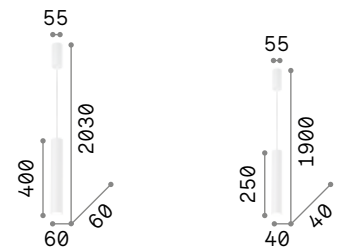

# Tube

White or black powder coated aluminum ceiling cup and body. Power cable coated with fabric. Integrated LED light emission.

**LED** Led source 3000 K, 35.000 h life.

IP20

0,960 Kg / 0,0073 m<sup>3</sup>  
LED 11W / 1200 lm

211701 White  
211718 Black

IP20

0,680 Kg / 0,0048 m<sup>3</sup>  
LED 11W / 1200 lm

211459 White  
211466 Black

# Oak

Metal ceiling cup with matt varnish finish. Concrete diffuser. Electrical cable coated with fabric.

IP20

1,220 Kg / 0,0055 m<sup>3</sup>  
GU10 max 1x 35W

150635 Concrete

3000 K  
410 lm

108292

IP20

1,720 Kg / 0,0055 m<sup>3</sup>  
GU10 max 1x 35W

150673 Concrete

3000 K  
410 lm

108292

P. 318