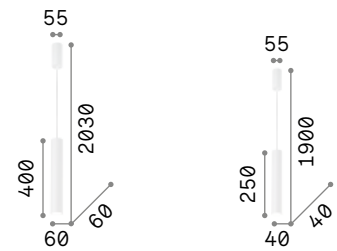

Tube

White or black powder coated aluminum ceiling cup and body. Power cable coated with fabric. Integrated LED light emission.

LED Led source 3000 K, 35.000 h life.

IP20

0,960 Kg / 0,0073 m³
LED 11W / 1200 lm

211701 White
211718 Black

IP20

0,680 Kg / 0,0048 m³
LED 11W / 1200 lm

211459 White
211466 Black

Oak

Metal ceiling cup with matt varnish finish. Concrete diffuser. Electrical cable coated with fabric.

IP20

1,220 Kg / 0,0055 m³
GU10 max 1x 35W

150635 Concrete

3000 K
410 lm

108292

IP20

1,720 Kg / 0,0055 m³
GU10 max 1x 35W

150673 Concrete

3000 K
410 lm

108292