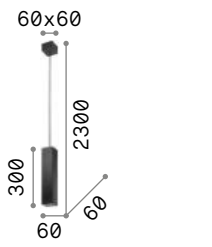

Tube

White or black powder coated aluminum ceiling cup and body. Power cable coated with fabric. Integrated LED light emission.

LED Led source 3000 K, 35.000 h life.

IP20

0,960 Kg / 0,0073 m³
LED 11W / 1200 lm

211701 White
211718 Black

IP20

0,680 Kg / 0,0048 m³
LED 11W / 1200 lm

211459 White
211466 Black

Oak

Metal ceiling cup with matt varnish finish. Concrete diffuser. Electrical cable coated with fabric.

IP20

1,220 Kg / 0,0055 m³
GU10 max 1x 35W

P. 318

Sky

Plated metal ceiling cup and diffuser with matt white or black varnish finish.

LED Bulbs LED GU10 7W 3000 K included.
Cod. 123943

126906 126913 259017

IP20

0,950 Kg / 0,0043 m³
GU10 max 1x 28W

126906 White
126913 Black
259017 Brass