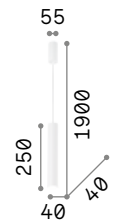

Tube

White or black powder coated aluminum ceiling cup and body. Power cable coated with fabric. Integrated LED light emission.

LED Led source 3000 K, 35.000 h life.

IP20

0,960 Kg / 0,0073 m³
LED 11W / 1200 lm

211701 White
211718 Black

IP20

0,680 Kg / 0,0048 m³
LED 11W / 1200 lm

211459 White
211466 Black

Oak

Metal ceiling cup with matt varnish finish. Concrete diffuser. Electrical cable coated with fabric.

IP20

1,220 Kg / 0,0055 m³
GU10 max 1x 35W

150635 Concrete

3000 K
410 lm

108292

IP20

1,720 Kg / 0,0055 m³
GU10 max 1x 35W

150673 Concrete

3000 K
410 lm

108292