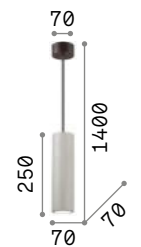

Tube

White or black powder coated aluminum ceiling cup and body. Power cable coated with fabric. Integrated LED light emission.

LED Led source 3000 K, 35.000 h life.

IP20

0,960 Kg / 0,0073 m³
LED 11W / 1200 lm

211701 White
211718 Black

IP20

0,680 Kg / 0,0048 m³
LED 11W / 1200 lm

211459 White
211466 Black

Oak

Metal ceiling cup with matt varnish finish. Concrete diffuser. Electrical cable coated with fabric.

IP20

1,220 Kg / 0,0055 m³
GU10 max 1x 35W

150635 Concrete

3000 K
410 lm

108292

IP20

1,720 Kg / 0,0055 m³
GU10 max 1x 35W

150673 Concrete

3000 K
410 lm

108292

P. 318

Sky

Plated metal ceiling cup and diffuser with matt white or black varnish finish.

LED Bulbs LED GU10 7W 3000 K included.
Cod. 123943

126906 126913 259017

IP20

0,950 Kg / 0,0043 m³
GU10 max 1x 28W

126906 White
126913 Black
259017 Brass