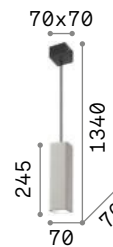

IP20

1,720 Kg / 0,0055 m³
GU10 max 1x 35W

150673 Concrete

3000 K
410 lm

108292

P. 318