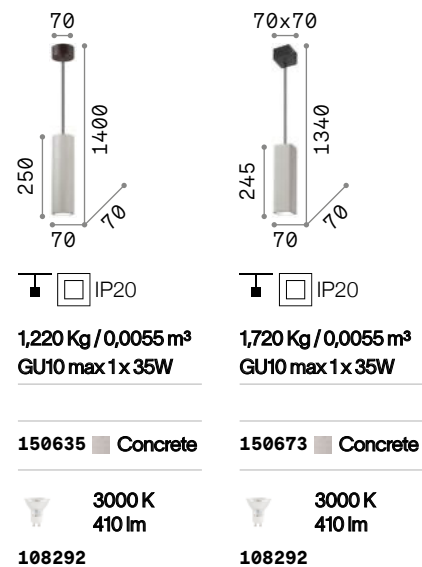

Tube

White or black powder coated aluminum ceiling cup and body. Power cable coated with fabric. Integrated LED light emission.

LED Led source 3000 K, 35.000 h life.

Oak

Metal ceiling cup with matt varnish finish. Concrete diffuser. Electrical cable coated with fabric.

Sky

Plated metal ceiling cup and diffuser with matt white or black varnish finish.

LED Bulbs LED GU10 7W 3000 K included. Cod. 123943