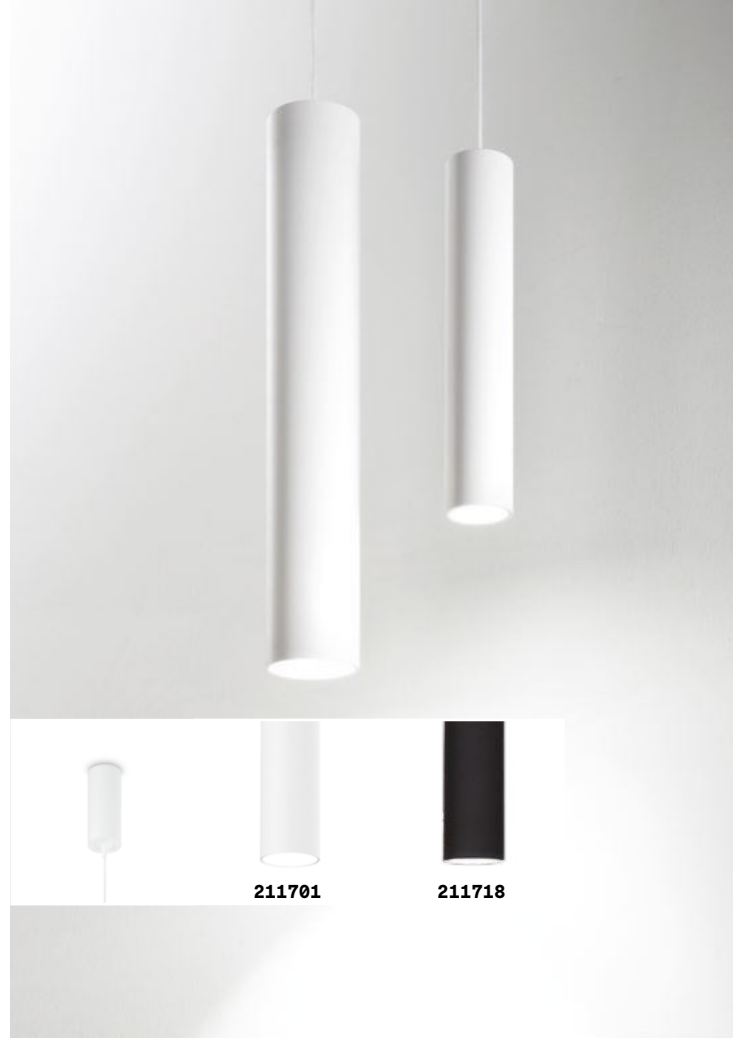

Tube

White or black powder coated aluminum ceiling cup and body. Power cable coated with fabric. Integrated LED light emission.

LED Led source 3000 K, 35.000 h life.

Oak

Metal ceiling cup with matt varnish finish. Concrete diffuser. Electrical cable coated with fabric.

Sky

Plated metal ceiling cup and diffuser with matt white or black varnish finish.

LED Bulbs LED GU10 7W 3000 K included. Cod. 123943