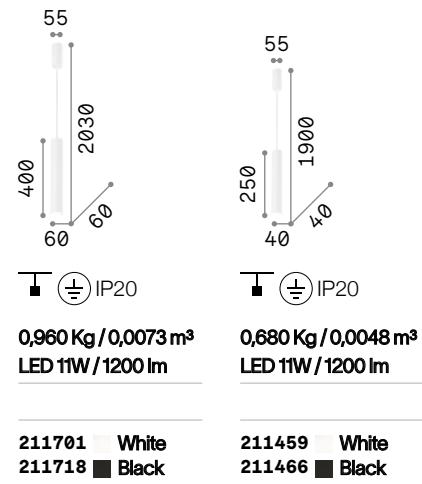

Tube

White or black powder coated aluminum ceiling cup and body. Power cable coated with fabric. Integrated LED light emission.

LED Led source 3000 K, 35.000 h life.

Oak

Metal ceiling cup with matt varnish finish. Concrete diffuser. Electrical cable coated with fabric.

Sky

Plated metal ceiling cup and diffuser with matt white or black varnish finish.

LED Bulbs LED GU10 7W 3000 K included. Cod. 123943