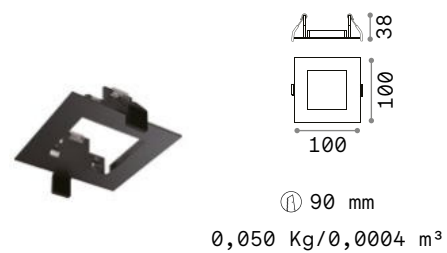

Dynamic Square

REFLECTOR Required
SYMMETRICAL

Finish	Code
White	211817
Black	211824

FRAME Required

Finish	Code
White	208725
Black	208732