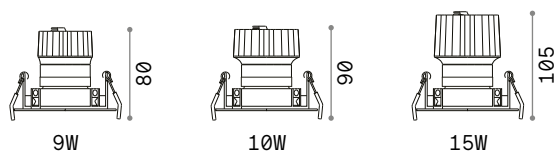

Dynamic Square

REFLECTOR Required
SYMMETRICAL

Finish	Code
White	211817
Black	211824

FRAME Required

Finish	Code
White	208725
Black	208732