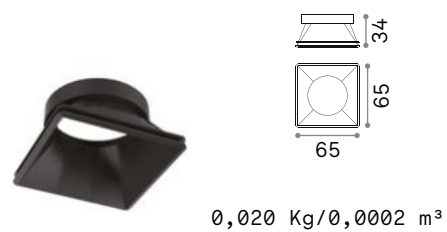

Dynamic Square

REFLECTOR Required
SYMMETRICAL

Finish	Code
White	211817
Black	211824

FRAME Required

Finish	Code
White	208725
Black	208732