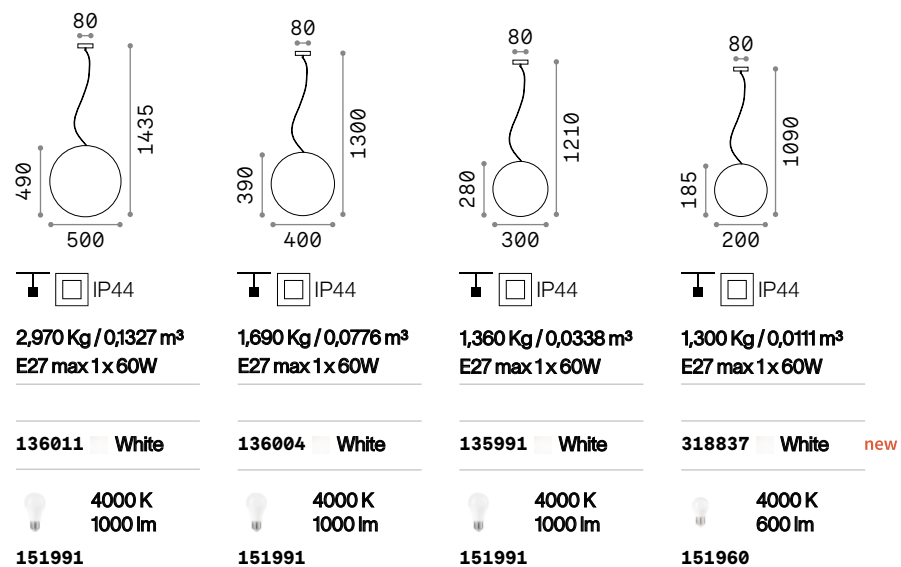

Sole new

Plastic opal color diffuser.
Aluminum base for the suspended model. PVC electrical wire.

P. 873

Luna

Turned die-cast aluminum body with powder coating. Opal color plastic diffuser.

Bulbs LED G9 3W 4000 K included in **213200** model. Cod. **209036**