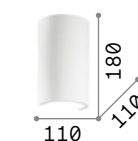

## Flash Gesso

Enameled metal base. Total gypsum body. Double light emission: upward and downward.

Item suitable for painting and varnishing.

214689 214672

214696

0,710 Kg / 0,0049 m<sup>3</sup>  
G9 max 1 x 40W

214689 White

305486

0,770 Kg / 0,0024 m<sup>3</sup>  
G9 max 1 x 40W

214672 White

305486

0,950 Kg / 0,0034 m<sup>3</sup>  
G9 max 1 x 40W

214696 White

305486