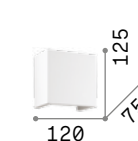

## Flash

Metal frame with white matt varnished. Upward and downward light emission.

**LED** Bulbs LED G9 4W 3000 K included.  
Cod. **209043**

0,360 Kg / 0,0012 m<sup>3</sup>  
G9 max 2 x 40W

095288 White

## Flash Gesso

Enameled metal base. Total gypsum body. Double light emission: upward and downward.

Item suitable for painting and varnishing.

214689 214672

214696

0,710 Kg / 0,0049 m<sup>3</sup>  
G9 max 1 x 40W

214689 White

305486

0,770 Kg / 0,0024 m<sup>3</sup>  
G9 max 1 x 40W

214672 White

305486

0,950 Kg / 0,0034 m<sup>3</sup>  
G9 max 1 x 40W

214696 White

305486