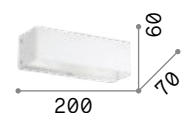

## Flash

Metal frame with white matt varnished. Upward and downward light emission.

**LED** Bulbs LED G9 4W 3000 K included.  
Cod. **209043**

0,360 Kg / 0,0012 m<sup>3</sup>  
G9 max 2 x 40W

095288 White

305486

0,200 Kg / 0,0005 m<sup>3</sup>  
G9 max 1 x 40W

095264 White

305486

## Flash Gesso

Enameled metal base. Total gypsum body. Double light emission: upward and downward.

Item suitable for painting and varnishing.

214689 214672

214696

0,710 Kg / 0,0049 m<sup>3</sup>  
G9 max 1 x 40W