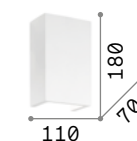

## Flash

Metal frame with white matt varnished. Upward and downward light emission.

**LED** Bulbs LED G9 4W 3000 K included.  
Cod. **209043**

0,360 Kg / 0,0012 m<sup>3</sup>  
G9 max 2 x 40W

095288 White

## Flash Gesso

Enameled metal base. Total gypsum body. Double light emission: upward and downward.

Item suitable for painting and varnishing.

214689 214672

214696

0,710 Kg / 0,0049 m<sup>3</sup>  
G9 max 1 x 40W

214689 White

305486

0,770 Kg / 0,0024 m<sup>3</sup>  
G9 max 1 x 40W

214672 White

305486

0,950 Kg / 0,0034 m<sup>3</sup>  
G9 max 1 x 40W

214696 White

305486