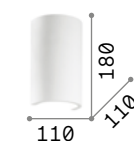

## Flash

Metal frame with white matt varnished. Upward and downward light emission.

**LED** Bulbs LED G9 4W 3000 K included.  
Cod. **209043**

0,360 Kg / 0,0012 m<sup>3</sup>  
G9 max 2 x 40W

095288 White

## Flash Gesso

Enameled metal base. Total gypsum body. Double light emission: upward and downward.

Item suitable for painting and varnishing.

214689 214672

214696

0,710 Kg / 0,0049 m<sup>3</sup>  
G9 max 1 x 40W

214689 White

305486

0,770 Kg / 0,0024 m<sup>3</sup>  
G9 max 1 x 40W

214672 White

305486

0,950 Kg / 0,0034 m<sup>3</sup>  
G9 max 1 x 40W

214696 White

305486