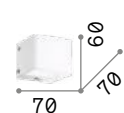

## Flash

Metal frame with white matt varnished. Upward and downward light emission.

**LED** Bulbs LED G9 4W 3000 K included.  
Cod. **209043**

0,360 Kg / 0,0012 m<sup>3</sup>  
G9 max 2 x 40W

095288 White

305486

0,200 Kg / 0,0005 m<sup>3</sup>  
G9 max 1 x 40W

095264 White

305486

## Flash Gesso

Enameled metal base. Total gypsum body. Double light emission: upward and downward.

Item suitable for painting and varnishing.

214689 214672

214696

0,710 Kg / 0,0049 m<sup>3</sup>  
G9 max 1 x 40W