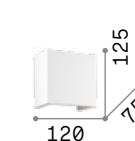

## Flash

Metal frame with white matt varnished. Upward and downward light emission.

**LED** Bulbs LED G9 4W 3000 K included.  
Cod. **209043**

0,360 Kg / 0,0012 m<sup>3</sup>  
G9 max 2 x 40W

095288 White

## Flash Gesso

Enameled metal base. Total gypsum body. Double light emission: upward and downward.

Item suitable for painting and varnishing.

214689 214672

214696

0,710 Kg / 0,0049 m<sup>3</sup>  
G9 max 1 x 40W

214689 White

305486

0,770 Kg / 0,0024 m<sup>3</sup>  
G9 max 1 x 40W

214672 White

305486

0,950 Kg / 0,0034 m<sup>3</sup>  
G9 max 1 x 40W

214696 White

305486