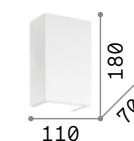

## Flash

Metal frame with white matt varnished. Upward and downward light emission.

**LED** Bulbs LED G9 4W 3000 K included.  
Cod. **209043**

0,360 Kg / 0,0012 m<sup>3</sup>  
G9 max 2 x 40W

095288 White

305486

0,200 Kg / 0,0005 m<sup>3</sup>  
G9 max 1 x 40W

095264 White

305486

## Flash Gesso

Enameled metal base. Total gypsum body. Double light emission: upward and downward.

Item suitable for painting and varnishing.

214689 214672

214696

0,710 Kg / 0,0049 m<sup>3</sup>  
G9 max 1 x 40W

214689 White

305486

0,770 Kg / 0,0024 m<sup>3</sup>  
G9 max 1 x 40W

214672 White

305486

0,950 Kg / 0,0034 m<sup>3</sup>  
G9 max 1 x 40W

214696 White

305486