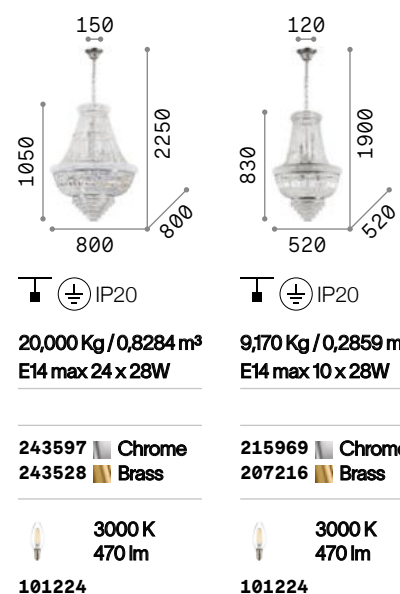

Dubai

Metal frame with chrome or brass finish. Decorative elements composed of transparent cut crystals pearls, octagons and prisms.

243597

243528

P. 365 P. 455

Caesar

Metal frame with gold or chrome finish. Octagonal decorative elements with icicle shaped crystal beads.

Bulbs LED G9 4W 3000 K included.
Cod. 209043

114279

114743