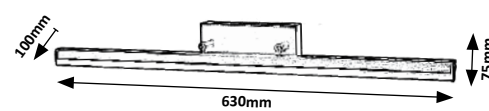

EVAN

2166

2167

2168

2166 (M) (P)

LED / 12W
(1300lm, 4000K) incl.
IP44
matte black/white

5 998250 321660

2167 (M) (P)

LED / 18W
(1850lm, 4000K) incl.
IP44
matte black/white

5 998250 321677

2168 (M) (P)

LED / 18W
(1750lm, 4000K) incl.
IP44
matte black/white

5 998250 321684