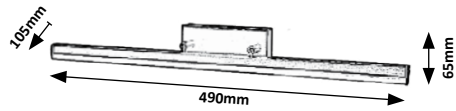

EVAN

2166

2167

2168

2166 (M) (P)

LED / 12W
(1300lm, 4000K) incl.
IP44
matte black/white

5 998250 321660

2167 (M) (P)

LED / 18W
(1850lm, 4000K) incl.
IP44
matte black/white

5 998250 321677

2168 (M) (P)

LED / 18W
(1750lm, 4000K) incl.
IP44
matte black/white

5 998250 321684