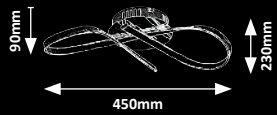

ANIELA

5
GUARANTEE
YEARS

LED
built-in

NATURAL
White

G

A
↑
G

2187