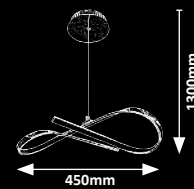

ANIELA

5
GUARANTEE
YEARS

LED
built-in

NATURAL
White

G

A
↑
G

2187

2188

2187

(M)

LED / 20W
(1600lm, 4000K) incl.
IP20
chrome

5 998250 321875

2188

(M)

LED / 20W
(1600lm, 4000K) incl.
IP20
chrome

5 998250 321882