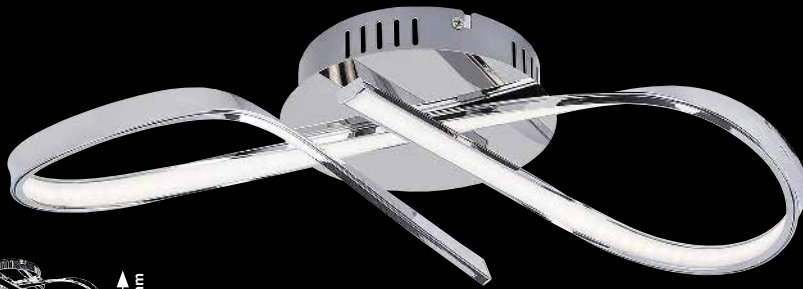

ANIELA

5
GUARANTEE
YEARS

LED
built-in

NATURAL
White

G

A
↑
G

2187

2188

2187

(M)

LED / 20W
(1600lm, 4000K) incl.
IP20
chrome

5 998250 321875

2188

(M)

LED / 20W
(1600lm, 4000K) incl.
IP20
chrome

5 998250 321882