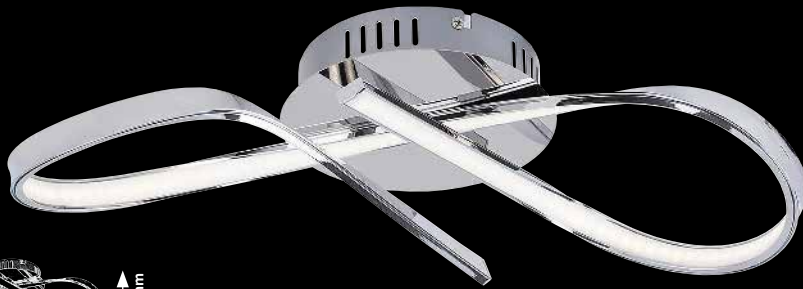

ANIELA

5
GUARANTEE
YEARS

LED
built-in

NATURAL
White

G
A
↑
G

2187

2188

2187

(M)

LED / 20W
(1600lm, 4000K) incl.
IP20
chrome

5 998250 321875

2188

(M)

LED / 20W
(1600lm, 4000K) incl.
IP20
chrome

5 998250 321882