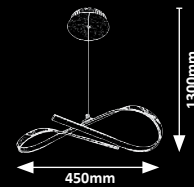

ANIELA

5
GUARANTEE
YEARS

LED
built-in

NATURAL
White

G
A
↑
G

2187

2188

2187

(M)

LED / 20W
(1600lm, 4000K) incl.
IP20
chrome

5 998250 321875

2188

(M)

LED / 20W
(1600lm, 4000K) incl.
IP20
chrome

5 998250 321882