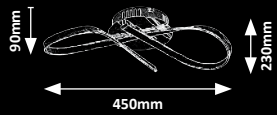

ANIELA

5
GUARANTEE
YEARS

LED
built-in

NATURAL
White

G
A
↑
G

2187