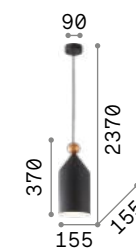

Holly

Metal ceiling rose and diffusers with brushed brass finish or powder coated with white or black finish. Power cables coated with fabric.

IP20

2,740 Kg / 0,0254 m³
E27 max 3x 60W

231587 White
231594 Black
231600 Brass

231563

231570

Triade

Powder coated metal ceiling rose and diffuser, white inside. Golden spherical decorative element.

IP20

2,630 Kg / 0,0797 m³
E27 max 3x 42W

194677 Dark Grey

3000 K
900 lm

123899

IP20

0,960 Kg / 0,0169 m³
E27 max 1x 42W

221489 Dark Grey

3000 K
900 lm

123899

IP20

0,750 Kg / 0,0090 m³
E27 max 1x 42W

221496 Dark Grey

3000 K
900 lm

123899

IP20

1,020 Kg / 0,0105 m³
E27 max 1x 42W

194684 Dark Grey

3000 K
900 lm

123899