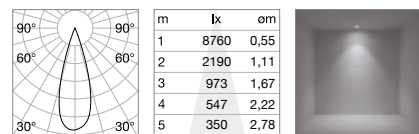

### CRI ≥ 80

Power	Beam	Lumen	CCT	Finish	Code
28 W	30°	3550 lm	3000 K	White	222615
				Black	222622
		3800 lm	4000 K	White	222639
				Black	222646

### CRI ≥ 90

Power	Beam	Lumen	CCT	Finish	Code
28 W	30°	3100 lm	3000 K	White	222653
				Black	222660
		3300 lm	4000 K	White	222677
				Black	222684

-  FILTER HONEYCOMB
-  LENS\*
-  SINGLE CONNECTION

Required	Beam	Finish	Code
No		Black	222714
No	18°	Clear	222691
No	45°	Clear	222707
No		White	170145
No		Black	170152