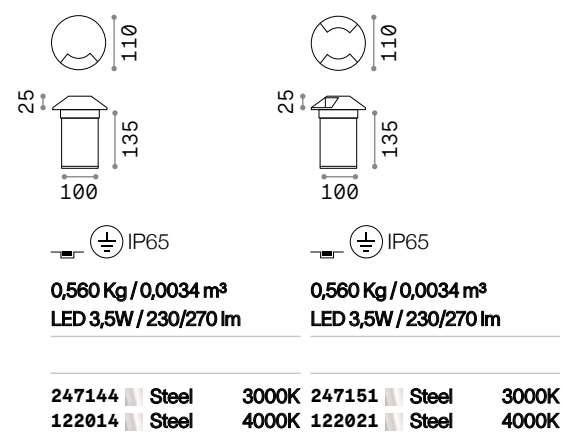

## Rocket

Walkable recessed fitting. Brushed steel body. Tempered glass diffuser.

**LED** LED source 3000/4000 K, 30.000 h life.

## Rocket Mini

Clear tempered glass diffuser. Walkable. Integrated LED source. Absence of visible screws. Available versions with 1 or 2 lights close to the ground or with a unique central accent light.

**LED** LED source 4000 K, 50.000 h life.

**IP68** Protection degree IP68.

**S316** Item made of stainless steel 316.