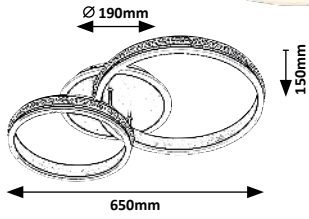

AVALON

2229

2230

2229

LED / 50W
(3150lm, 4000K) incl.
IP20
brushed aluminium/white

5 998250 322292

2230

LED / 75W
(4730lm, 4000K) incl.
IP20
brushed aluminium/white