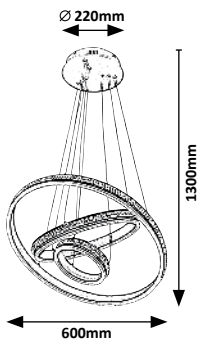

AVALON

2229

2230

2229

LED / 50W
(3150lm, 4000K) incl.
IP20
brushed aluminium/white

5 998250 322292

2230

LED / 75W
(4730lm, 4000K) incl.
IP20
brushed aluminium/white