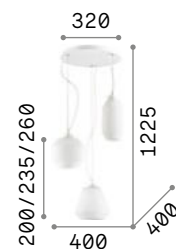

Origami

Matt varnished metal frame. White acid-etched blown glass diffusers with folds reliefs.

IP20

3,740 Kg / 0,0642 m³
E27 max.3 x 60W

198095 White

3000 K
900 lm

123899

Umile

Metal ceiling rose and decorative elements with satin gold finish. White acid-etched blown glass diffusers. Integrated LED.

LED LED source 3000 K, 20.000 h life.

IP20

8,600 Kg / 0,2150 m³
LED 60,2W / 5300 lm