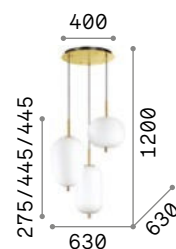

Origami

Matt varnished metal frame. White acid-etched blown glass diffusers with folds reliefs.

IP20

3,740 Kg / 0,0642 m³
E27 max.3 x 60W

198095 White

3000 K
900 lm

123899

Umile

Metal ceiling rose and decorative elements with satin gold finish. White acid-etched blown glass diffusers. Integrated LED.

LED LED source 3000 K, 20.000 h life.

IP20

8,600 Kg / 0,2150 m³
LED 60,2W / 5300 lm