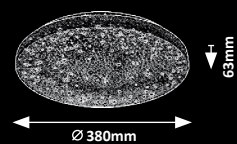

# ROB

2284

2285

5435

5436

**2284** (M) (P)

LED / 20W  
(1400lm, 4000K) incl.  
IP20 • 19676  
white

**2285** (M) (P)

LED / 32W  
(2600lm, 4000K) incl.  
IP20 • 19677  
white

**5435** (M) (P)

LED / 20W  
(1400lm, 4000K) incl.  
IP20 • 19826  
white

**5436** (M) (P)

LED / 32W  
(2600lm, 4000K) incl.  
IP20 • 19827  
white