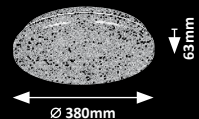

# ROB

2284

2285

5435

5436

**2284** (M) (P)

LED / 20W  
(1400lm, 4000K) incl.  
IP20 • 19676  
white

**2285** (M) (P)

LED / 32W  
(2600lm, 4000K) incl.  
IP20 • 19677  
white

**5435** (M) (P)

LED / 20W  
(1400lm, 4000K) incl.  
IP20 • 19826  
white

**5436** (M) (P)

LED / 32W  
(2600lm, 4000K) incl.  
IP20 • 19827  
white