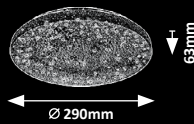

# ROB

2284

2285

5435

5436

**2284** (M) (P)

LED / 20W  
(1400lm, 4000K) incl.  
IP20 • 19676  
white

**2285** (M) (P)

LED / 32W  
(2600lm, 4000K) incl.  
IP20 • 19677  
white

**5435** (M) (P)

LED / 20W  
(1400lm, 4000K) incl.  
IP20 • 19826  
white

**5436** (M) (P)

LED / 32W  
(2600lm, 4000K) incl.  
IP20 • 19827  
white